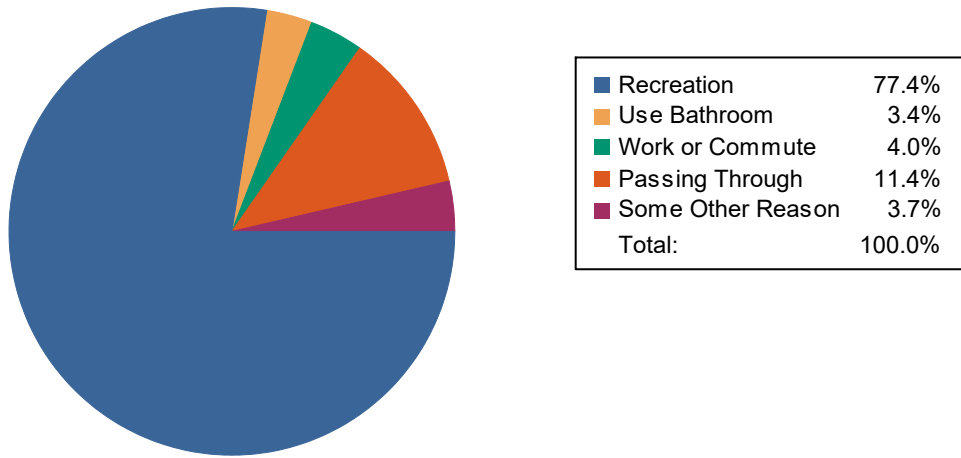

Purpose of Visit by Visitors Who Agreed to be Interviewed

Selected Subunits:

Nantahala-Pisgah NFs (National Forests in North Carolina) (FY 2018)