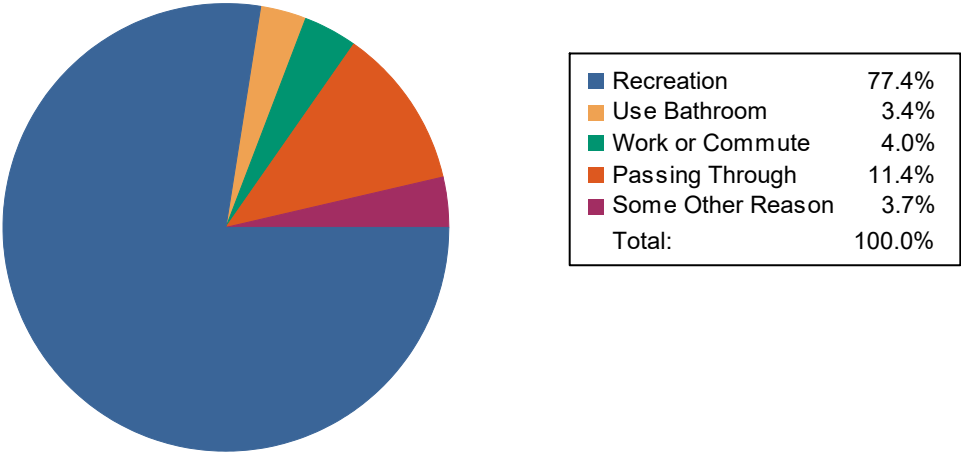

# Purpose of Visit by Visitors Who Agreed to be Interviewed

Selected Subunits:
Nantahala-Pisgah NFs (National Forests in North Carolina) (FY 2018)