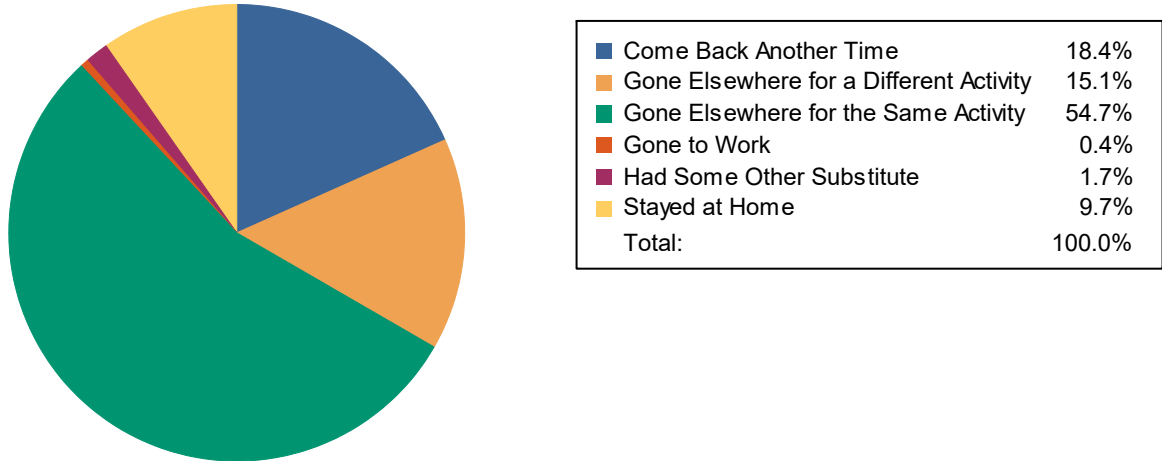

Substitute Behavior Choices

Reported Distance Visitors Would Travel to Alternate Location

Selected Subunits:
Nantahala-Pisgah NFs (National Forests in North Carolina) (FY 2018)