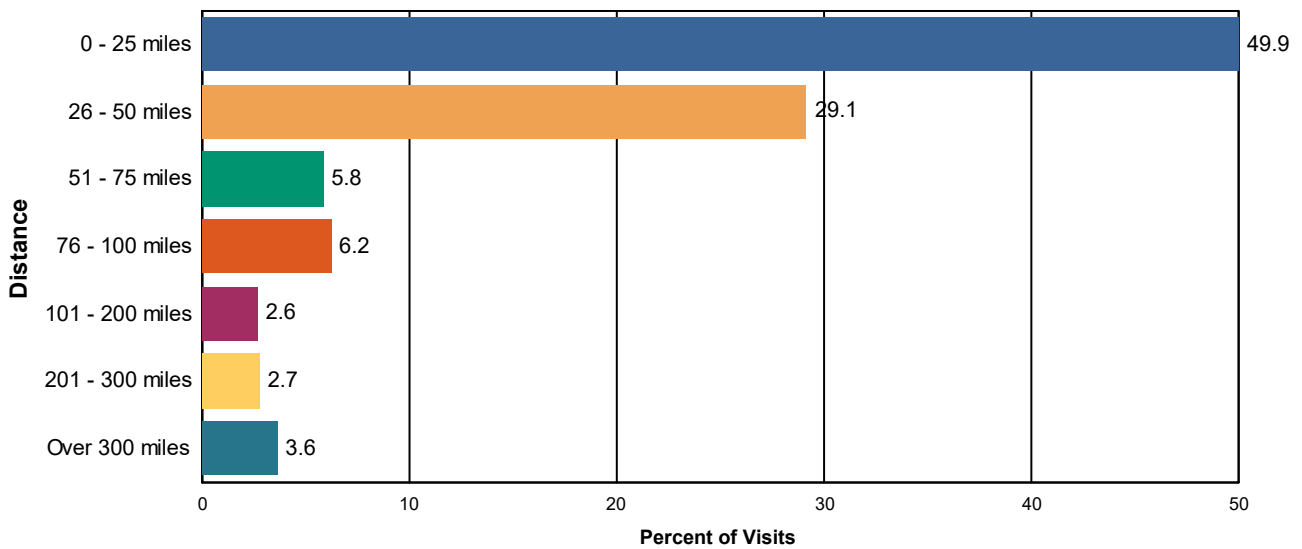

Substitute Behavior Choices

Reported Distance Visitors Would Travel to Alternate Location

Selected Subunits:
Nantahala-Pisgah NFs (National Forests in North Carolina) (FY 2018)