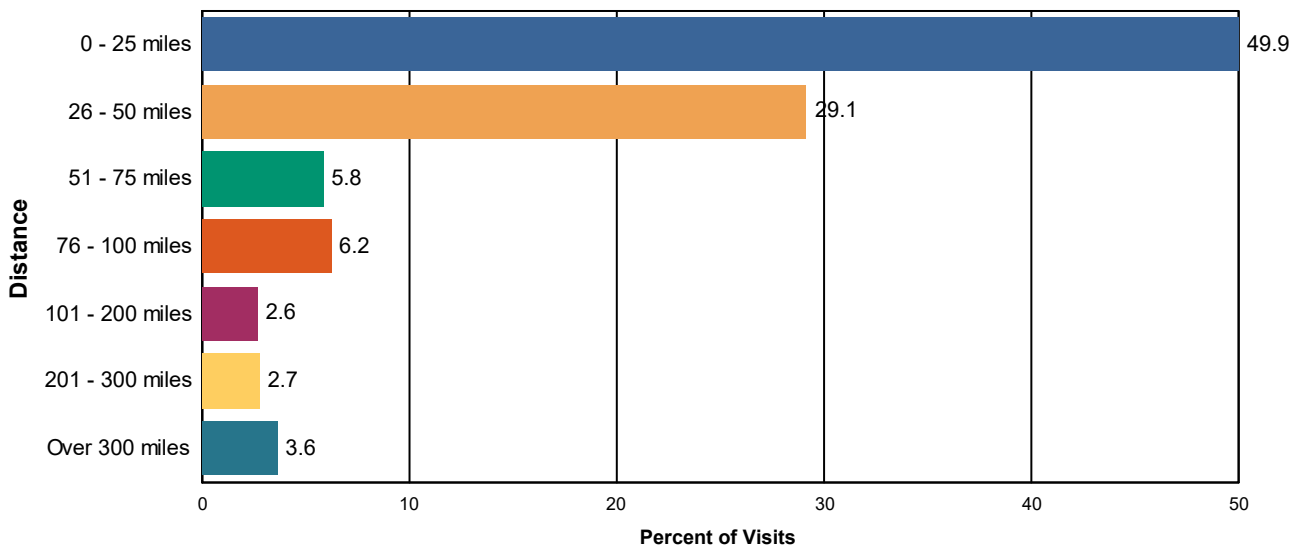

Substitute Behavior Choices

Reported Distance Visitors Would Travel to Alternate Location

Selected Subunits:
Nantahala-Pisgah NFs (National Forests in North Carolina) (FY 2018)