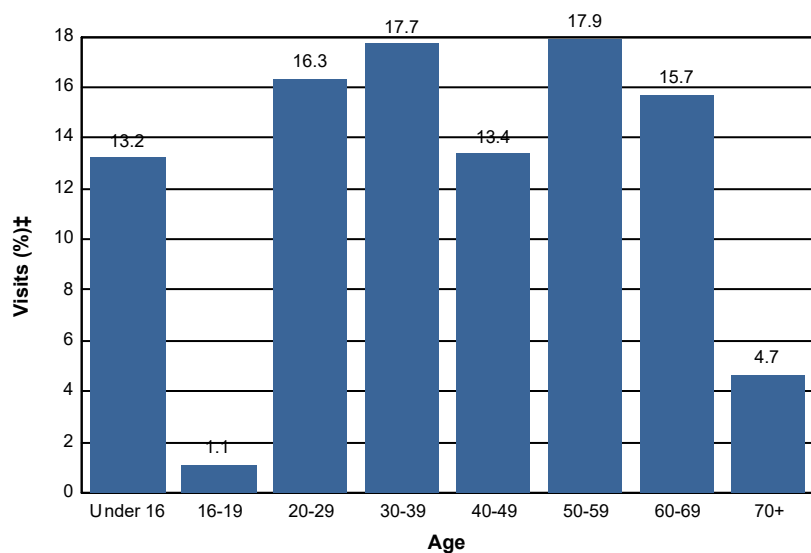

# Age - Wilderness

## Percent of Wilderness Site Visits\* by Age

Age Class	Wilderness Site Visits (%)‡
Under 16	13.2
16-19	1.1
20-29	16.3
30-39	17.7
40-49	13.4
50-59	17.9
60-69	15.7
70+	4.7
<b>Total</b>	<b>100.0</b>

<b>Selected Subunits:</b>
Nantahala-Pisgah NFs (National Forests in North Carolina) (FY 2018)