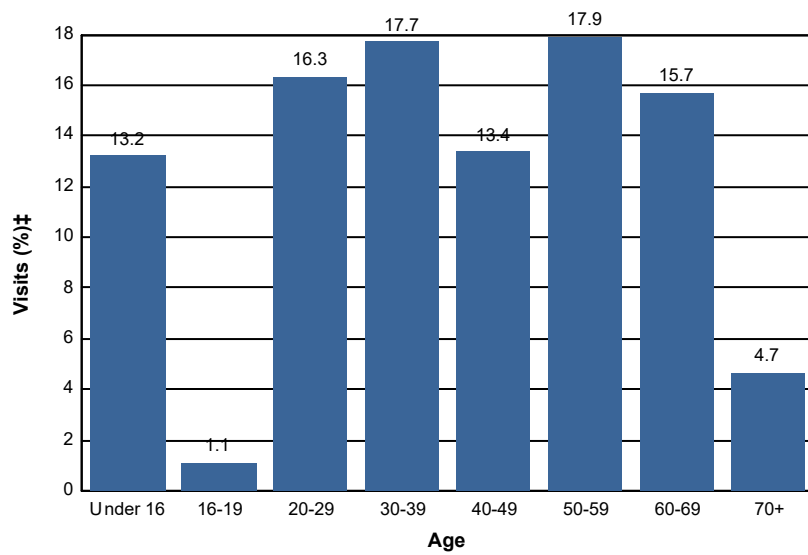

Age - Wilderness

Percent of Wilderness Site Visits* by Age

Age Class	Wilderness Site Visits (%)‡
Under 16	13.2
16-19	1.1
20-29	16.3
30-39	17.7
40-49	13.4
50-59	17.9
60-69	15.7
70+	4.7
Total	100.0

Selected Subunits:
Nantahala-Pisgah NFs (National Forests in North Carolina) (FY 2018)

* A Site Visit is the entry of one person onto a National Forest site or area to participate in recreation activities for an unspecified period of time.

† Non-respondents to age questions were excluded from analysis.

‡ Calculations are computed using weights that expand the sample of individuals to the population of Wilderness Site Visits.