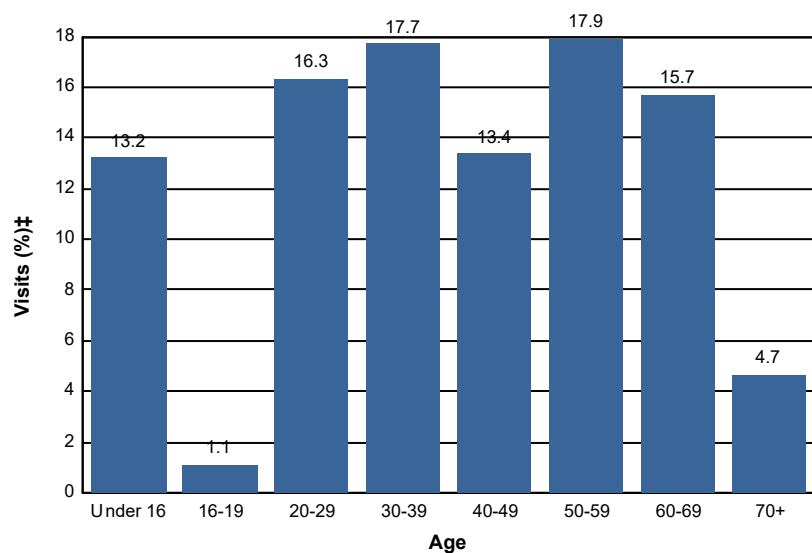

# Age - Wilderness

## Percent of Wilderness Site Visits\* by Age

Age Class	Wilderness Site Visits (%)‡
Under 16	13.2
16-19	1.1
20-29	16.3
30-39	17.7
40-49	13.4
50-59	17.9
60-69	15.7
70+	4.7
<b>Total</b>	<b>100.0</b>

<b>Selected Subunits:</b>
Nantahala-Pisgah NFs (National Forests in North Carolina) (FY 2018)