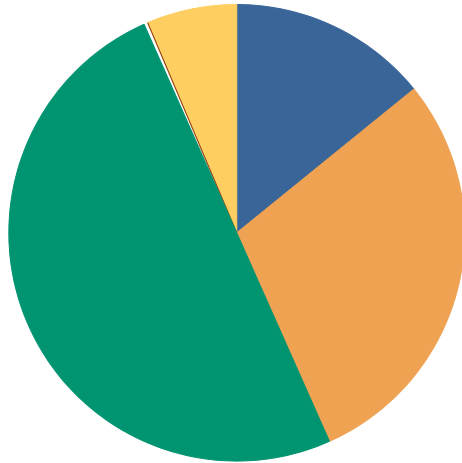

# Substitute Behavior Choices

■ Come Back Another Time	14.2%
■ Gone Elsewhere for a Different Activity	29.0%
■ Gone Elsewhere for the Same Activity	50.2%
■ Gone to Work	0.1%
■ Had Some Other Substitute	0.0%
■ Stayed at Home	6.4%
<b>Total:</b>	<b>100.0%</b>