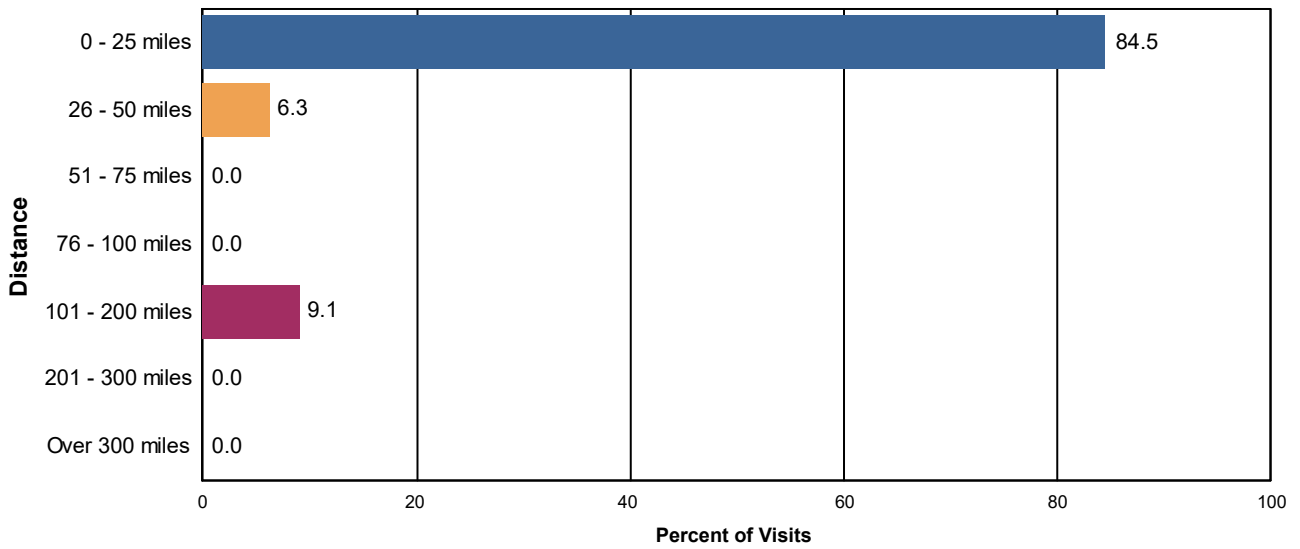

Reported Distance Visitors Would Travel to Alternate Location

Selected Subunits:
Apalachicola NF (National Forests in Florida) (FY 2016)