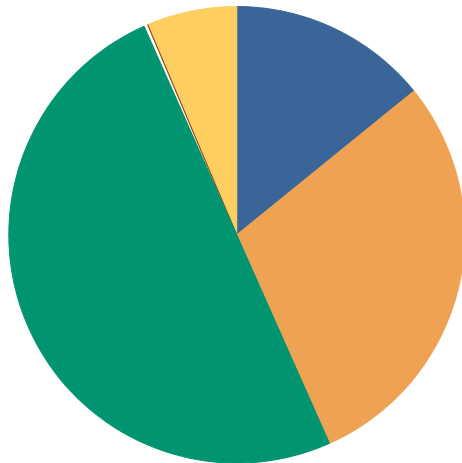

# Substitute Behavior Choices

■ Come Back Another Time	14.2%
■ Gone Elsewhere for a Different Activity	29.0%
■ Gone Elsewhere for the Same Activity	50.2%
■ Gone to Work	0.1%
■ Had Some Other Substitute	0.0%
■ Stayed at Home	6.4%
<b>Total:</b>	<b>100.0%</b>