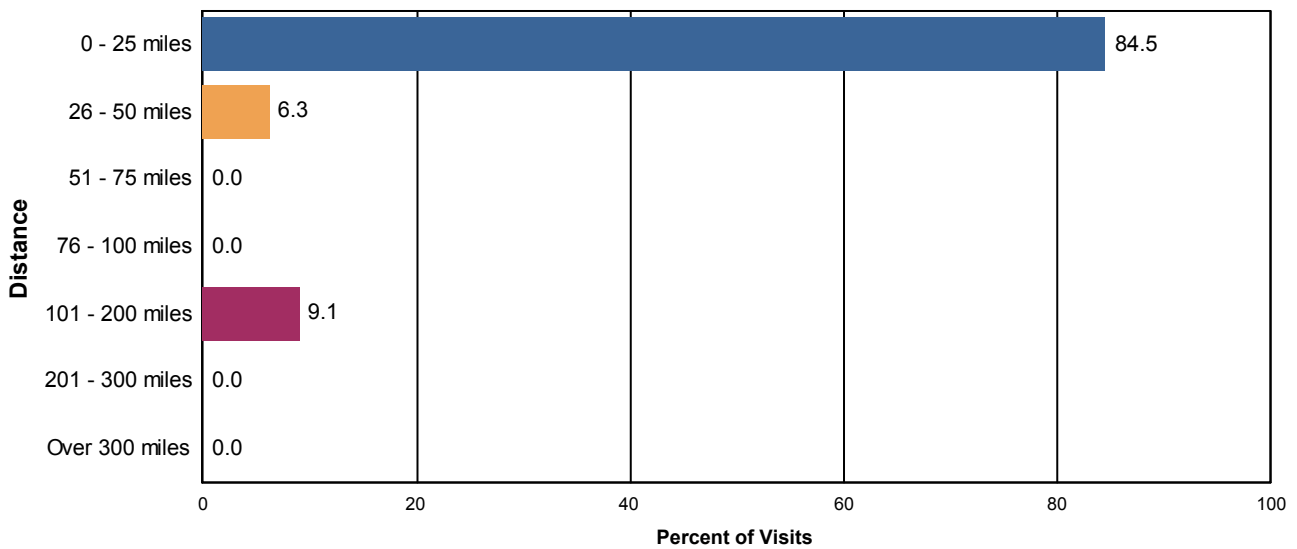

Reported Distance Visitors Would Travel to Alternate Location

Selected Subunits:
Apalachicola NF (National Forests in Florida) (FY 2016)