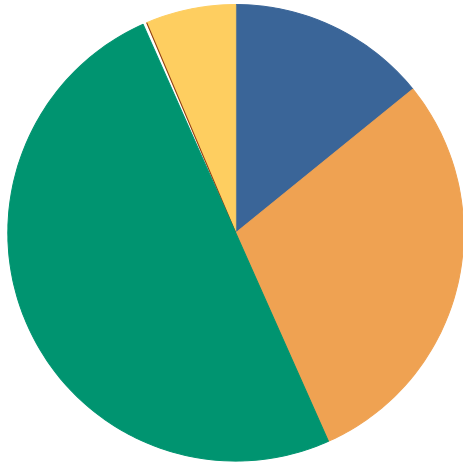

Substitute Behavior Choices

■ Come Back Another Time	14.2%
■ Gone Elsewhere for a Different Activity	29.0%
■ Gone Elsewhere for the Same Activity	50.2%
■ Gone to Work	0.1%
■ Had Some Other Substitute	0.0%
■ Stayed at Home	6.4%
Total:	100.0%