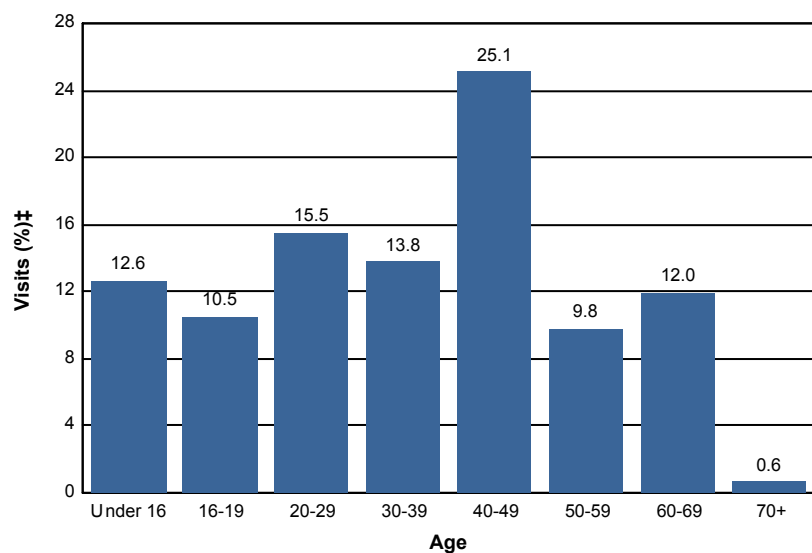

Age

Percent of National Forest Visits* by Age

Age Class	National Forest Visits (%)‡
Under 16	12.6
16-19	10.5
20-29	15.5
30-39	13.8
40-49	25.1
50-59	9.8
60-69	12.0
70+	0.6
Total	99.9

Selected Subunits:
Apalachicola NF (National Forests in Florida) (FY 2016)

* A National Forest Visit is defined as the entry of one person upon a national forest to participate in recreation activities for an unspecified period of time. A National Forest Visit can be composed of multiple Site Visits.

† Non-respondents to age questions were excluded from analysis.

‡ Calculations are computed using weights that expand the sample of individuals to the population of National Forest Visits.