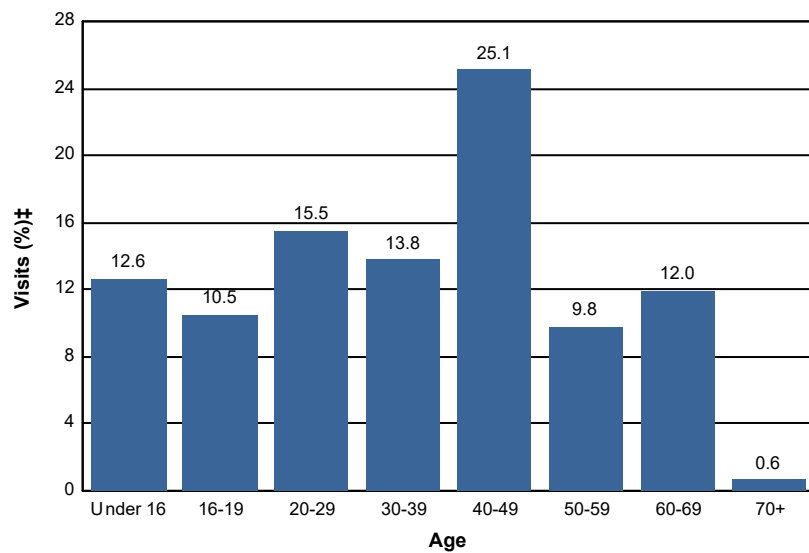

Age

Percent of National Forest Visits* by Age

Age Class	National Forest Visits (%) [‡]
Under 16	12.6
16-19	10.5
20-29	15.5
30-39	13.8
40-49	25.1
50-59	9.8
60-69	12.0
70+	0.6
Total	99.9

Selected Subunits:
Apalachicola NF (National Forests in Florida) (FY 2016)

* A National Forest Visit is defined as the entry of one person upon a national forest to participate in recreation activities for an unspecified period of time. A National Forest Visit can be composed of multiple Site Visits.