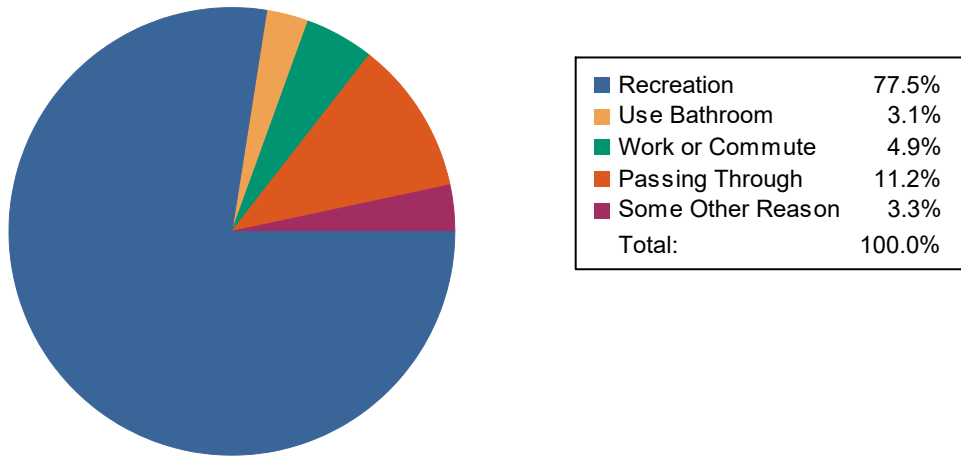

Purpose of Visit by Visitors Who Agreed to be Interviewed

Selected Subunits:

Mt. St. Helens NVM (Gifford Pinchot NF) (FY 2016)