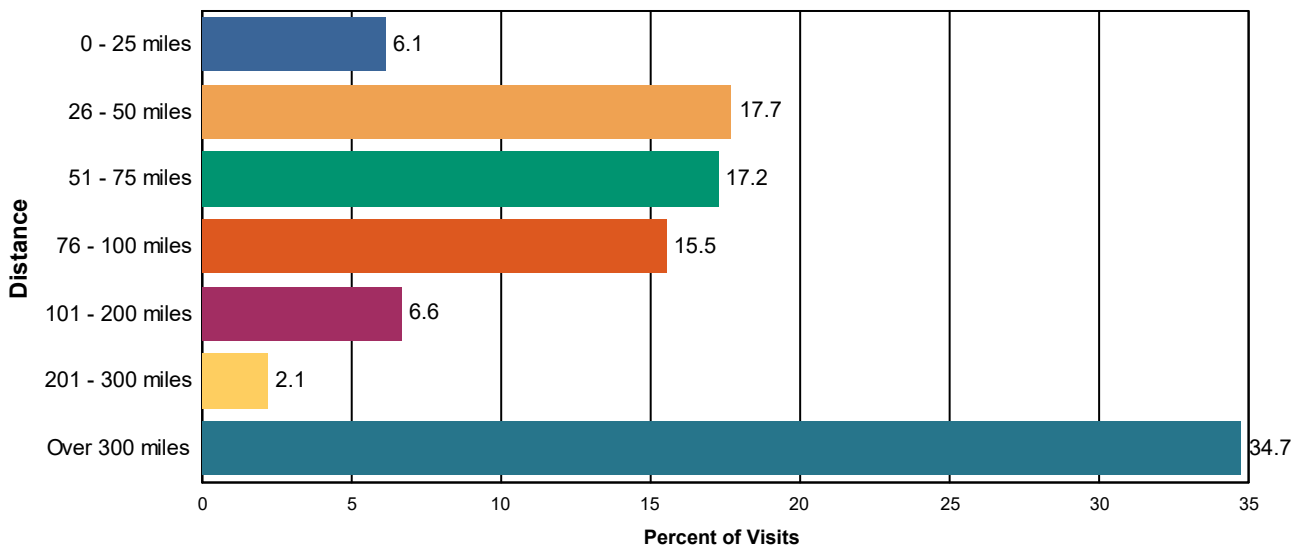

Substitute Behavior Choices

Reported Distance Visitors Would Travel to Alternate Location

Selected Subunits:
Mt. St. Helens NVM (Gifford Pinchot NF) (FY 2016)