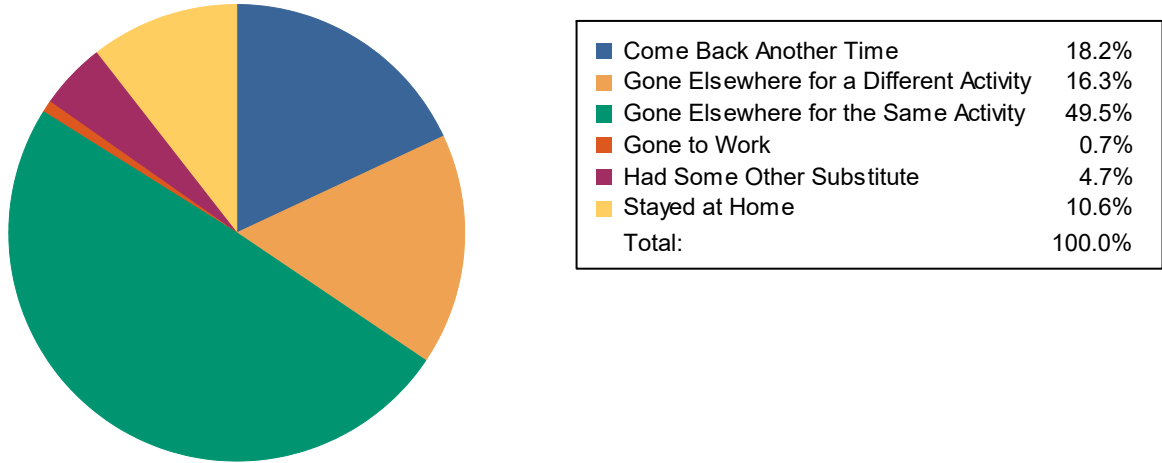

Substitute Behavior Choices

Reported Distance Visitors Would Travel to Alternate Location

Selected Subunits:
Mt. St. Helens NVM (Gifford Pinchot NF) (FY 2016)