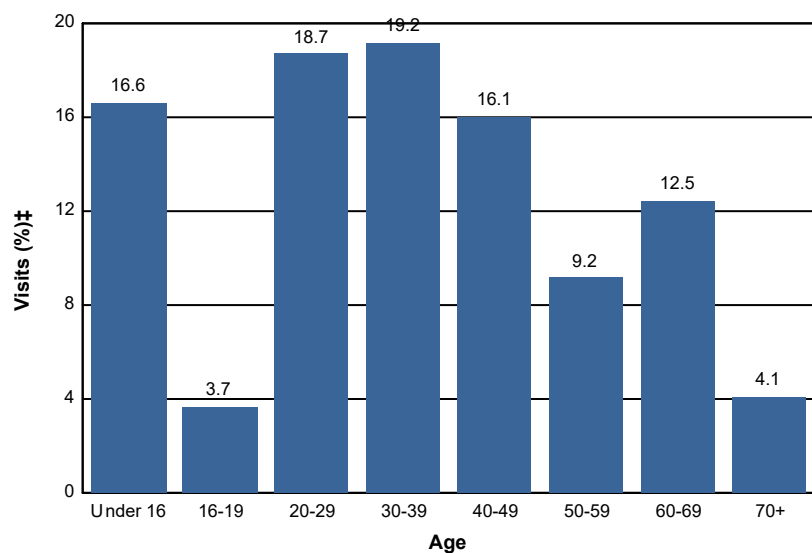

Age

Percent of National Forest Visits* by Age

Age Class	National Forest Visits (%) [‡]
Under 16	16.6
16-19	3.7
20-29	18.7
30-39	19.2
40-49	16.1
50-59	9.2
60-69	12.5
70+	4.1
Total	100.1

Selected Subunits:
Mt. St. Helens NVM (Gifford Pinchot NF) (FY 2016)

* A National Forest Visit is defined as the entry of one person upon a national forest to participate in recreation activities for an unspecified period of time. A National Forest Visit can be composed of multiple Site Visits.

† Non-respondents to age questions were excluded from analysis.

‡ Calculations are computed using weights that expand the sample of individuals to the population of National Forest Visits.