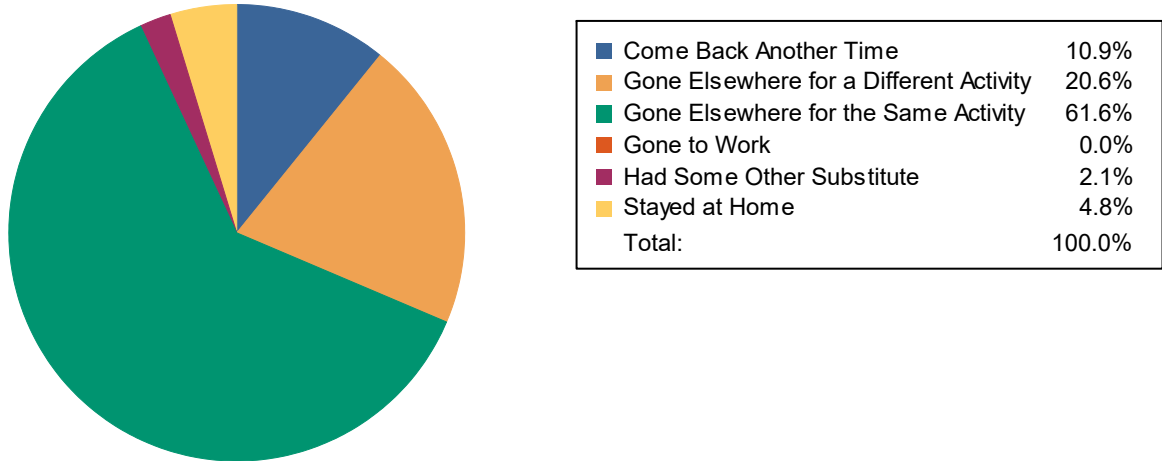

Substitute Behavior Choices

Reported Distance Visitors Would Travel to Alternate Location

Selected Subunits:
Newberry Crater (NVM) Deschutes NF (FY 2018)