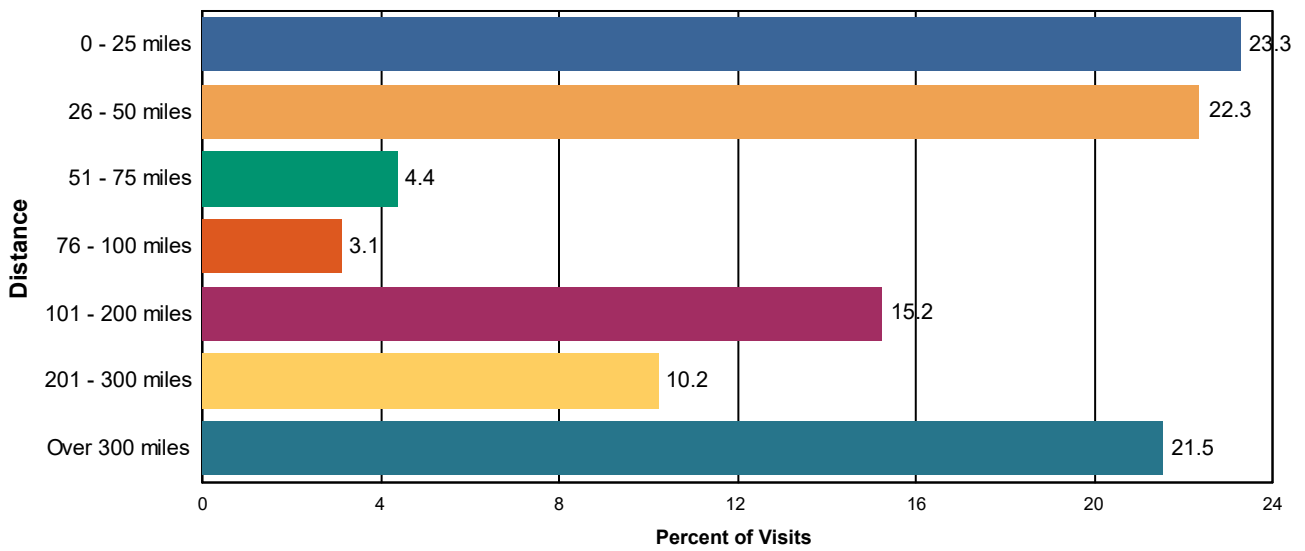

Substitute Behavior Choices

Reported Distance Visitors Would Travel to Alternate Location

Selected Subunits:
Newberry Crater (NVM) Deschutes NF (FY 2018)