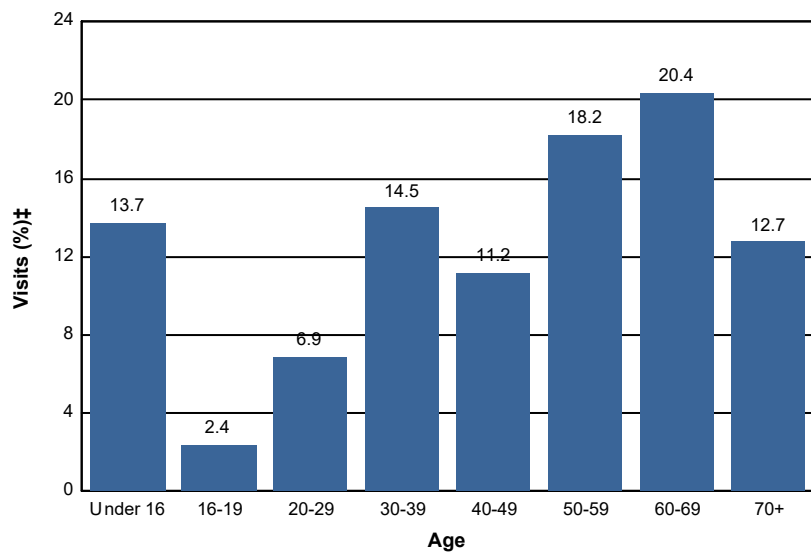

# Age

## Percent of National Forest Visits\* by Age

Age Class	National Forest Visits (%)‡
Under 16	13.7
16-19	2.4
20-29	6.9
30-39	14.5
40-49	11.2
50-59	18.2
60-69	20.4
70+	12.7
<b>Total</b>	<b>100.0</b>

<b>Selected Subunits:</b>
Newberry Crater (NVM) Deschutes NF (FY 2018)

\* A National Forest Visit is defined as the entry of one person upon a national forest to participate in recreation activities for an unspecified period of time. A National Forest Visit can be composed of multiple Site Visits.