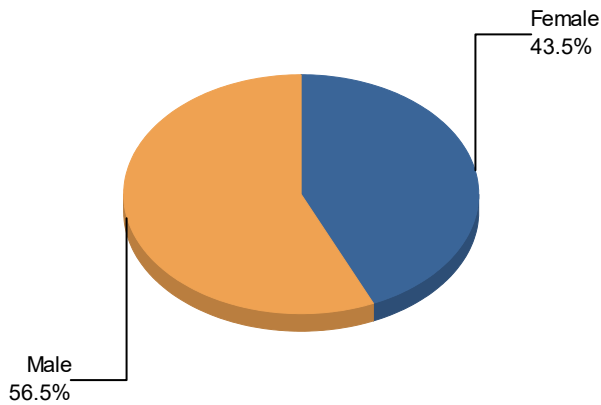

Gender

Percent of National Forest Visits* by Gender

Gender	Survey Respondents†	National Forest Visits (%)‡
Female	425	43.5
Male	467	56.5
Total	892	100.0

Selected Subunits:
Newberry Crater (NVM) Deschutes NF (FY 2018)

* A National Forest Visit is defined as the entry of one person upon a national forest to participate in recreation activities for an unspecified period of time. A National Forest Visit can be composed of multiple Site Visits.