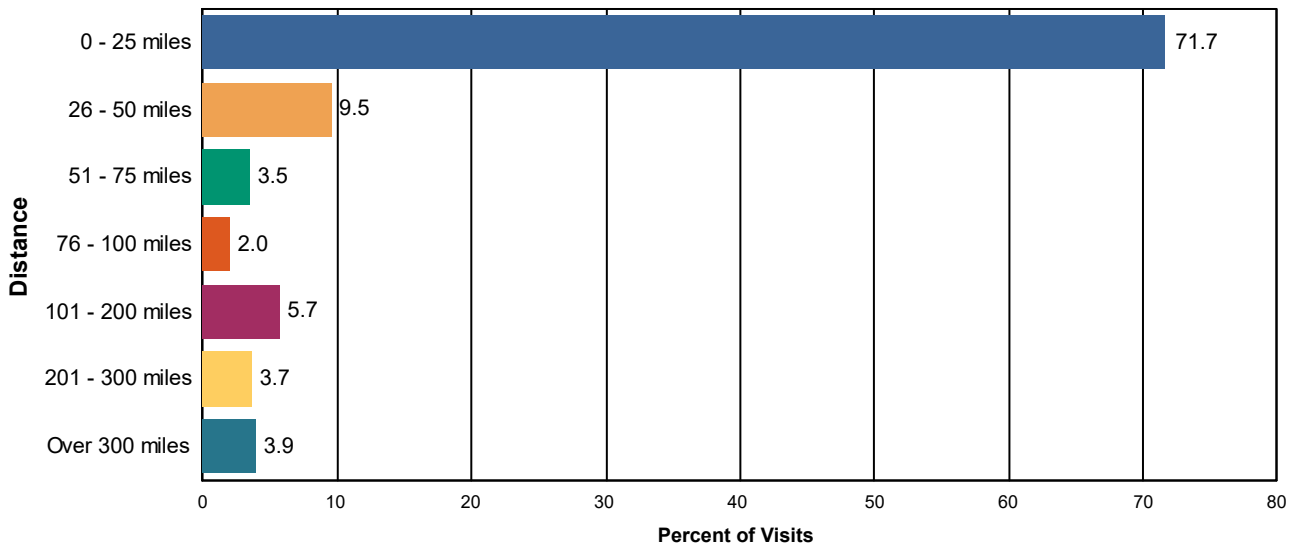

# Substitute Behavior Choices

Come Back Another Time	6.5%
Gone Elsewhere for a Different Activity	13.2%
Gone Elsewhere for the Same Activity	37.2%
Gone to Work	4.6%
Had Some Other Substitute	13.7%
Stayed at Home	24.8%
Total:	100.0%

# Reported Distance Visitors Would Travel to Alternate Location

Selected Subunits:
Shasta-Trinity NRA (Shasta-Trinity NF) (FY 2018)