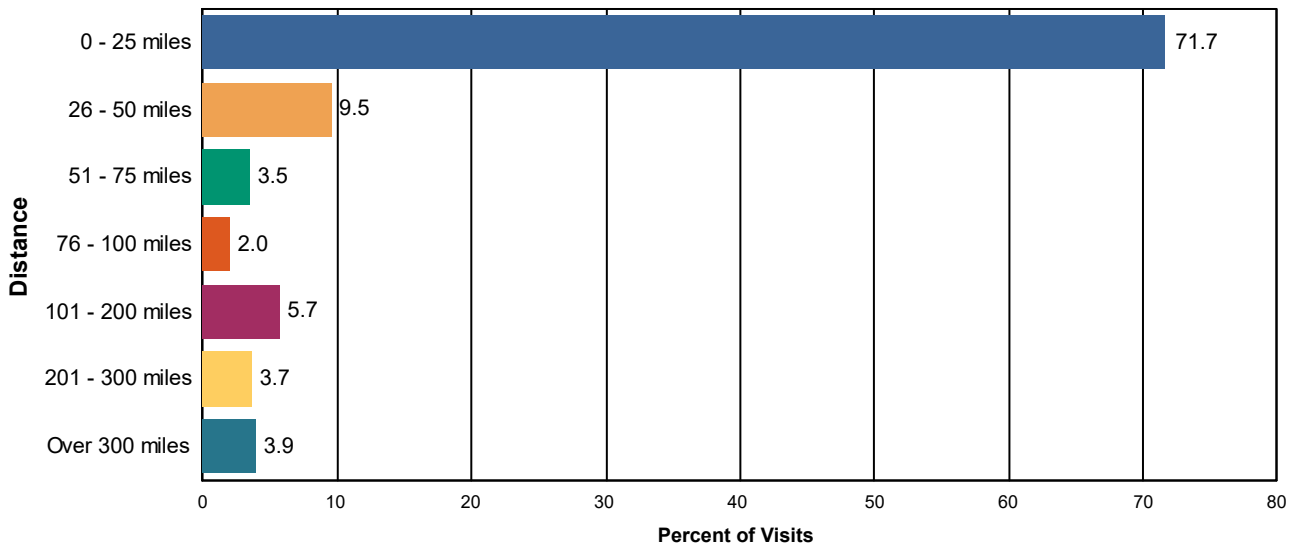

Substitute Behavior Choices

Come Back Another Time	6.5%
Gone Elsewhere for a Different Activity	13.2%
Gone Elsewhere for the Same Activity	37.2%
Gone to Work	4.6%
Had Some Other Substitute	13.7%
Stayed at Home	24.8%
Total:	100.0%

Reported Distance Visitors Would Travel to Alternate Location

Selected Subunits:
Shasta-Trinity NRA (Shasta-Trinity NF) (FY 2018)