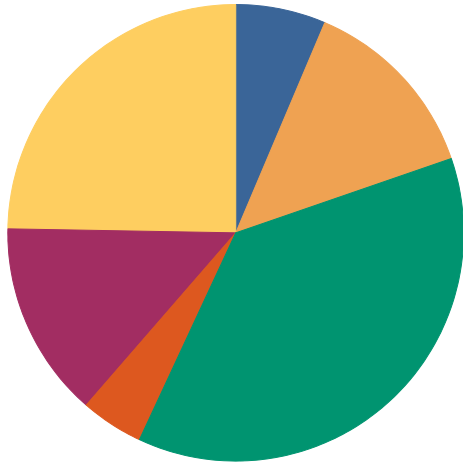

Substitute Behavior Choices

Come Back Another Time	6.5%
Gone Elsewhere for a Different Activity	13.2%
Gone Elsewhere for the Same Activity	37.2%
Gone to Work	4.6%
Had Some Other Substitute	13.7%
Stayed at Home	24.8%
Total:	100.0%

Reported Distance Visitors Would Travel to Alternate Location

Selected Subunits:
Shasta-Trinity NRA (Shasta-Trinity NF) (FY 2018)