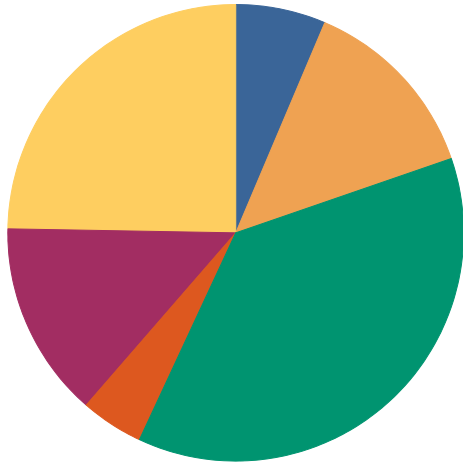

# Substitute Behavior Choices

Come Back Another Time	6.5%
Gone Elsewhere for a Different Activity	13.2%
Gone Elsewhere for the Same Activity	37.2%
Gone to Work	4.6%
Had Some Other Substitute	13.7%
Stayed at Home	24.8%
Total:	100.0%

# Reported Distance Visitors Would Travel to Alternate Location

Selected Subunits:
Shasta-Trinity NRA (Shasta-Trinity NF) (FY 2018)