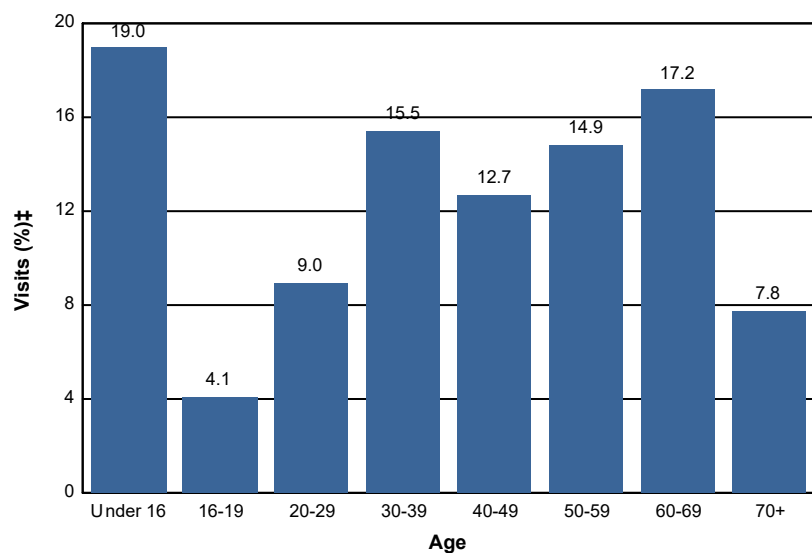

Age

Percent of National Forest Visits* by Age

Age Class	National Forest Visits (%)‡
Under 16	19.0
16-19	4.1
20-29	9.0
30-39	15.5
40-49	12.7
50-59	14.9
60-69	17.2
70+	7.8
Total	100.2

Selected Subunits:

Shasta-Trinity NRA (Shasta-Trinity NF) (FY 2018)

* A National Forest Visit is defined as the entry of one person upon a national forest to participate in recreation activities for an unspecified period of time. A National Forest Visit can be composed of multiple Site Visits.

† Non-respondents to age questions were excluded from analysis.

‡ Calculations are computed using weights that expand the sample of individuals to the population of National Forest Visits.