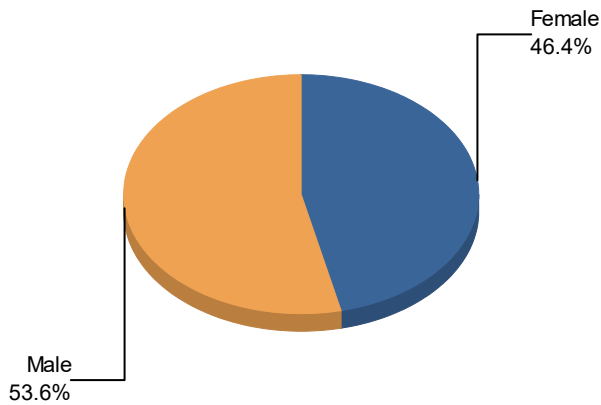

Gender - Wilderness

Percent of Wilderness Site Visits* by Gender

Gender	Survey Respondents†	Wilderness Site Visits (%)‡
Female	92	46.4
Male	112	53.6
Total	204	100.0

Selected Subunits:
Sawtooth NRA (Sawtooth NF) (FY 2015)

* A Site Visit is the entry of one person onto a National Forest site or area to participate in recreation activities for an unspecified period of time.

† Non-respondents to gender questions were excluded from analysis.