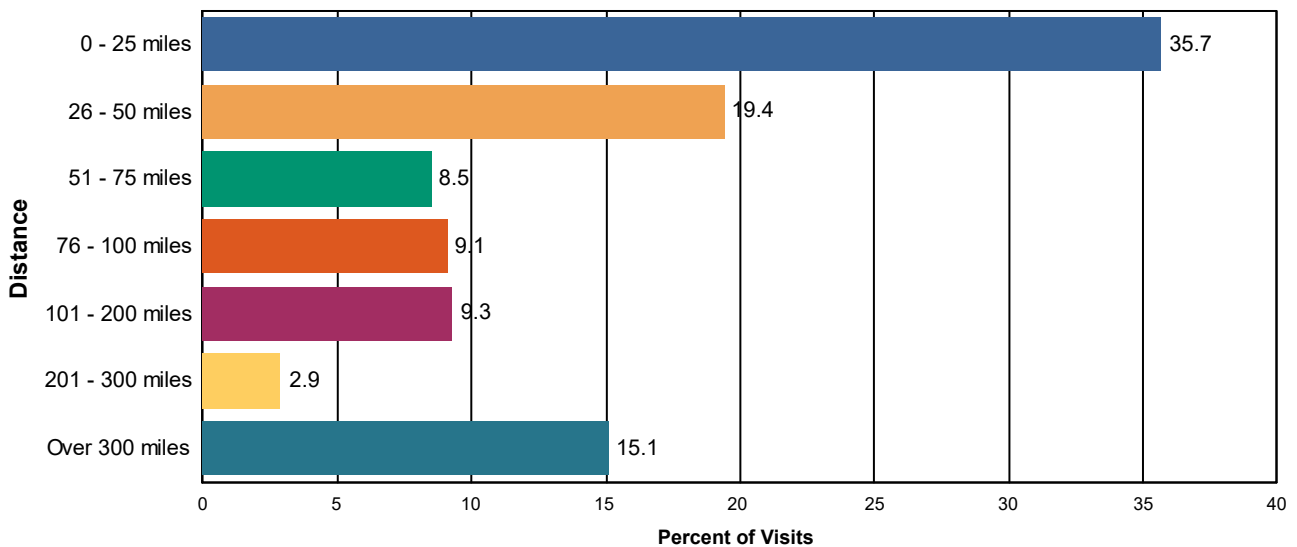

# Substitute Behavior Choices

# Reported Distance Visitors Would Travel to Alternate Location

Selected Regions:
Northern Region (R1) (FY 2015, FY 2016, FY 2017, FY 2018, FY 2019)
Rocky Mountain Region (R2) (FY 2015, FY 2016, FY 2017, FY 2018, FY 2019)
Southwest Region (R3) (FY 2015, FY 2016, FY 2017, FY 2018, FY 2019)
Intermountain Region (R4) (FY 2015, FY 2016, FY 2017, FY 2018, FY 2019)
Pacific Southwest Region (R5) (FY 2015, FY 2016, FY 2017, FY 2018, FY 2019)
Pacific Northwest Region (R6) (FY 2015, FY 2016, FY 2017, FY 2018, FY 2019)
Southern Region (R8) (FY 2015, FY 2016, FY 2017, FY 2018, FY 2019)
Eastern Region (R9) (FY 2015, FY 2016, FY 2017, FY 2018, FY 2019)
Alaska Region (R10) (FY 2015, FY 2016, FY 2017, FY 2018, FY 2019)