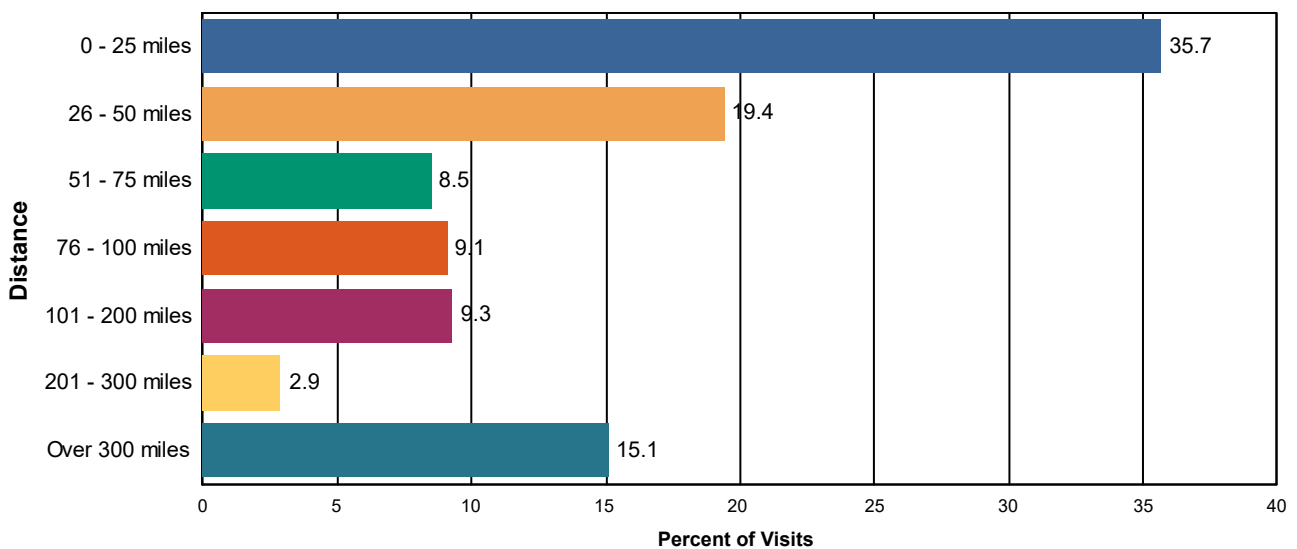

# Substitute Behavior Choices

# Reported Distance Visitors Would Travel to Alternate Location

Selected Regions:
Northern Region (R1) (FY 2015, FY 2016, FY 2017, FY 2018, FY 2019)
Rocky Mountain Region (R2) (FY 2015, FY 2016, FY 2017, FY 2018, FY 2019)
Southwest Region (R3) (FY 2015, FY 2016, FY 2017, FY 2018, FY 2019)
Intermountain Region (R4) (FY 2015, FY 2016, FY 2017, FY 2018, FY 2019)
Pacific Southwest Region (R5) (FY 2015, FY 2016, FY 2017, FY 2018, FY 2019)
Pacific Northwest Region (R6) (FY 2015, FY 2016, FY 2017, FY 2018, FY 2019)
Southern Region (R8) (FY 2015, FY 2016, FY 2017, FY 2018, FY 2019)
Eastern Region (R9) (FY 2015, FY 2016, FY 2017, FY 2018, FY 2019)
Alaska Region (R10) (FY 2015, FY 2016, FY 2017, FY 2018, FY 2019)