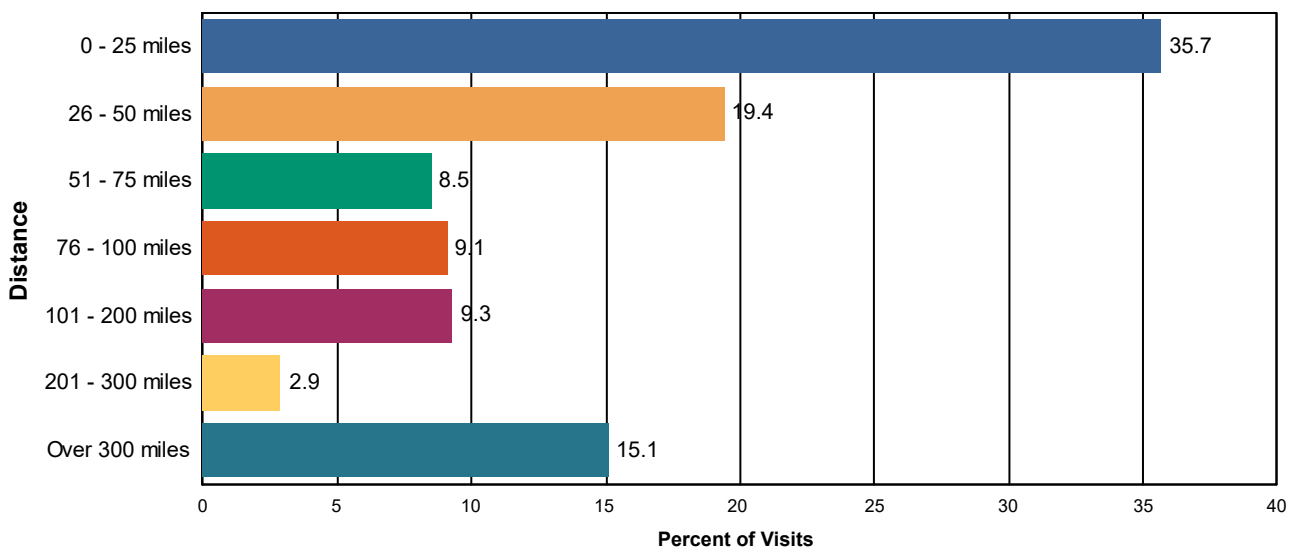

Substitute Behavior Choices

Reported Distance Visitors Would Travel to Alternate Location

Selected Regions:
Northern Region (R1) (FY 2015, FY 2016, FY 2017, FY 2018, FY 2019)
Rocky Mountain Region (R2) (FY 2015, FY 2016, FY 2017, FY 2018, FY 2019)
Southwest Region (R3) (FY 2015, FY 2016, FY 2017, FY 2018, FY 2019)
Intermountain Region (R4) (FY 2015, FY 2016, FY 2017, FY 2018, FY 2019)
Pacific Southwest Region (R5) (FY 2015, FY 2016, FY 2017, FY 2018, FY 2019)
Pacific Northwest Region (R6) (FY 2015, FY 2016, FY 2017, FY 2018, FY 2019)
Southern Region (R8) (FY 2015, FY 2016, FY 2017, FY 2018, FY 2019)
Eastern Region (R9) (FY 2015, FY 2016, FY 2017, FY 2018, FY 2019)
Alaska Region (R10) (FY 2015, FY 2016, FY 2017, FY 2018, FY 2019)