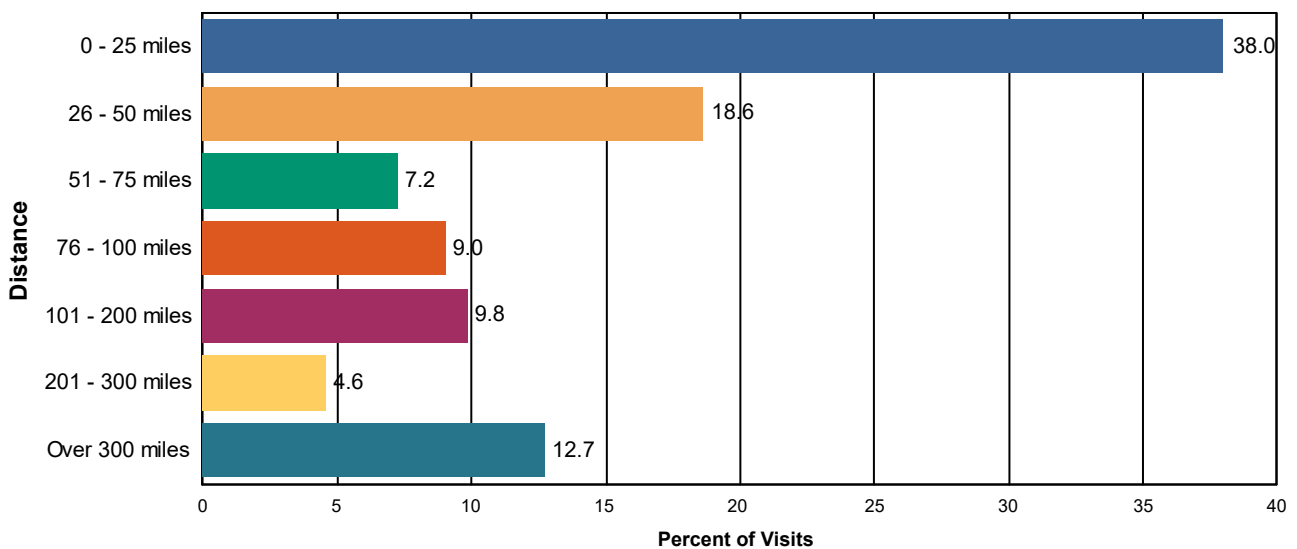

Substitute Behavior Choices

Reported Distance Visitors Would Travel to Alternate Location

Selected Regions:
Northern Region (R1) (FY 2010, FY 2011, FY 2012, FY 2014, FY 2018)
Rocky Mountain Region (R2) (FY 2010, FY 2011, FY 2012, FY 2014, FY 2018)
Southwest Region (R3) (FY 2010, FY 2011, FY 2012, FY 2013, FY 2014, FY 2018)
Intermountain Region (R4) (FY 2010, FY 2011, FY 2012, FY 2014, FY 2018)
Pacific Southwest Region (R5) (FY 2010, FY 2011, FY 2012, FY 2014, FY 2018)
Pacific Northwest Region (R6) (FY 2010, FY 2011, FY 2012, FY 2014, FY 2018)
Southern Region (R8) (FY 2010, FY 2011, FY 2012, FY 2014, FY 2018)
Eastern Region (R9) (FY 2010, FY 2011, FY 2012, FY 2014, FY 2018)
Alaska Region (R10) (FY 2010, FY 2011, FY 2012, FY 2014, FY 2018)