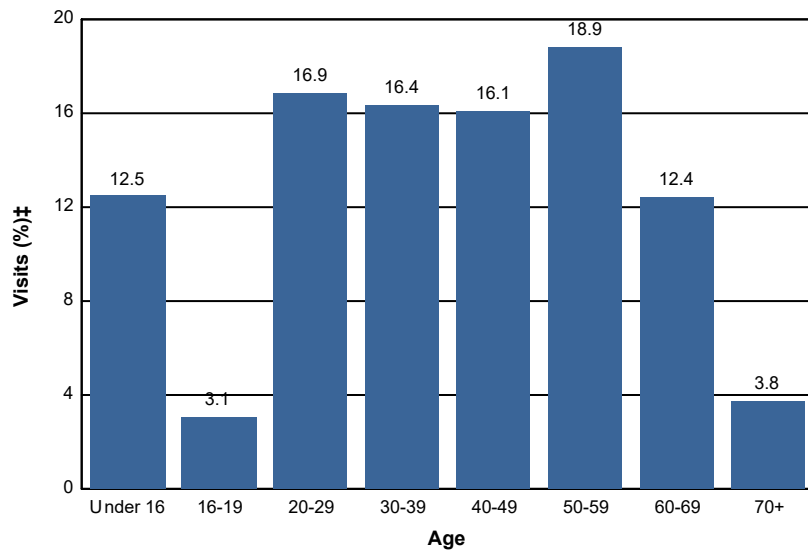

Age - Wilderness

Percent of Wilderness Site Visits* by Age

Age Class	Wilderness Site Visits (%)‡
Under 16	12.5
16-19	3.1
20-29	16.9
30-39	16.4
40-49	16.1
50-59	18.9
60-69	12.4
70+	3.8
Total	100.1

Selected Regions:
Northern Region (R1) (FY 2010, FY 2011, FY 2012, FY 2014, FY 2018)
Rocky Mountain Region (R2) (FY 2010, FY 2011, FY 2012, FY 2014, FY 2018)
Southwest Region (R3) (FY 2010, FY 2011, FY 2012, FY 2013, FY 2014, FY 2018)
Intermountain Region (R4) (FY 2010, FY 2011, FY 2012, FY 2014, FY 2018)
Pacific Southwest Region (R5) (FY 2010, FY 2011, FY 2012, FY 2014, FY 2018)
Pacific Northwest Region (R6) (FY 2010, FY 2011, FY 2012, FY 2014, FY 2018)
Southern Region (R8) (FY 2010, FY 2011, FY 2012, FY 2014, FY 2018)
Eastern Region (R9) (FY 2010, FY 2011, FY 2012, FY 2014, FY 2018)
Alaska Region (R10) (FY 2010, FY 2011, FY 2012, FY 2014, FY 2018)

* A Site Visit is the entry of one person onto a National Forest site or area to participate in recreation activities for an unspecified period of time.

† Non-respondents to age questions were excluded from analysis.

‡ Calculations are computed using weights that expand the sample of individuals to the population of Wilderness Site Visits.