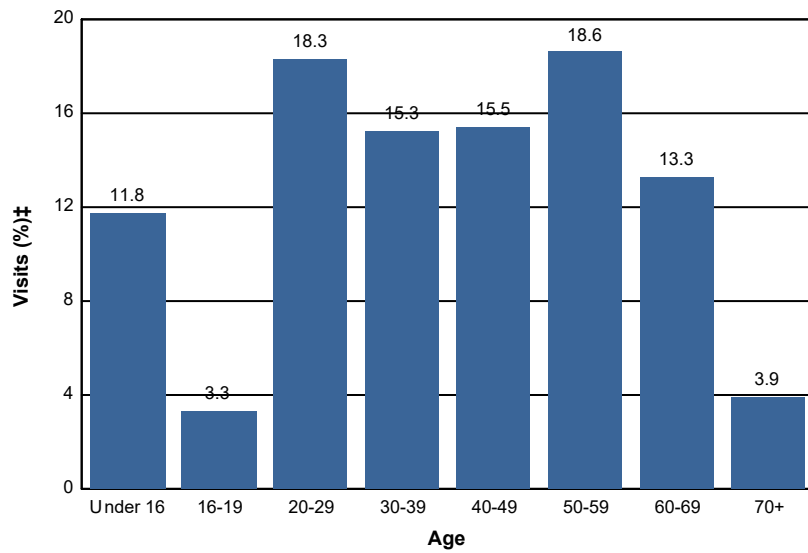

Age - Wilderness

Percent of Wilderness Site Visits* by Age

Age Class	Wilderness Site Visits (%)‡
Under 16	11.8
16-19	3.3
20-29	18.3
30-39	15.3
40-49	15.5
50-59	18.6
60-69	13.3
70+	3.9
Total	100.0

Selected Regions:
Northern Region (R1) (FY 2011, FY 2012, FY 2013, FY 2014, FY 2015)
Rocky Mountain Region (R2) (FY 2011, FY 2012, FY 2013, FY 2014, FY 2015)
Southwest Region (R3) (FY 2011, FY 2012, FY 2013, FY 2014, FY 2015)
Intermountain Region (R4) (FY 2011, FY 2012, FY 2013, FY 2014, FY 2015)
Pacific Southwest Region (R5) (FY 2011, FY 2012, FY 2013, FY 2014, FY 2015)
Pacific Northwest Region (R6) (FY 2011, FY 2012, FY 2013, FY 2014, FY 2015)
Southern Region (R8) (FY 2011, FY 2012, FY 2013, FY 2014, FY 2015)
Eastern Region (R9) (FY 2011, FY 2012, FY 2013, FY 2014, FY 2015)
Alaska Region (R10) (FY 2011, FY 2012, FY 2013, FY 2014, FY 2015)

* A Site Visit is the entry of one person onto a National Forest site or area to participate in recreation activities for an unspecified period of time.

† Non-respondents to age questions were excluded from analysis.

‡ Calculations are computed using weights that expand the sample of individuals to the population of Wilderness Site Visits.