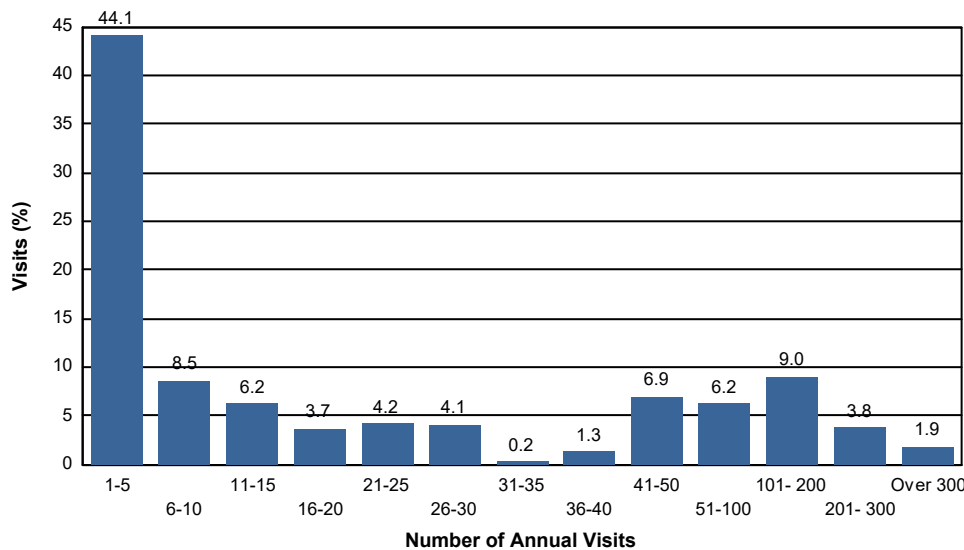

Annual Visit Frequency

Percent of National Forest Visits* by Annual Visit Frequency

Number of Annual Visits	Visits (%)†	Cumulative Visits (%)
1 - 5	44.1	44.1
6 - 10	8.5	52.6
11 - 15	6.2	58.8
16 - 20	3.7	62.5
21 - 25	4.2	66.6
26 - 30	4.1	70.8
31 - 35	0.2	71.0
36 - 40	1.3	72.3
41 - 50	6.9	79.2
51 - 100	6.2	85.4
101 - 200	9.0	94.4
201 - 300	3.8	98.1
Over 300	1.9	100.0

Selected Forests:
White Mountain NF (FY 2020)

* A National Forest Visit is defined as the entry of one person upon a national forest to participate in recreation activities for an unspecified period of time. A National Forest Visit can be composed of multiple Site Visits.

† The first row indicates the percent of National Forest Visits made by persons who visit 1 to 5 times per year. The last row indicates the percent of National Forest Visits made by persons who visit more than 300 times per year.