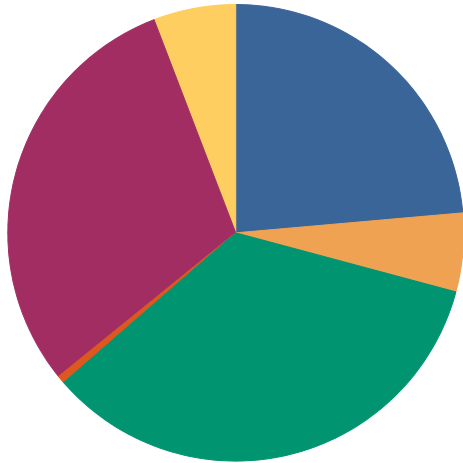

Substitute Behavior Choices

■ Come Back Another Time	23.6%
■ Gone Elsewhere for a Different Activity	5.5%
■ Gone Elsewhere for the Same Activity	34.3%
■ Gone to Work	0.6%
■ Had Some Other Substitute	30.0%
■ Stayed at Home	5.9%
Total:	100.0%