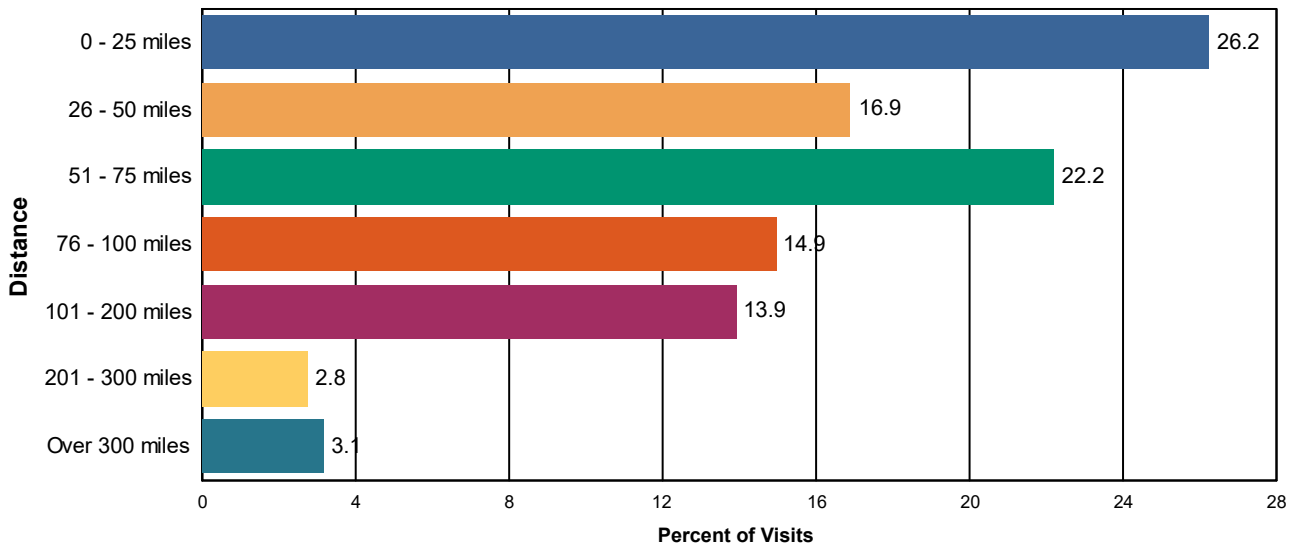

Substitute Behavior Choices

■ Come Back Another Time	23.6%
■ Gone Elsewhere for a Different Activity	5.5%
■ Gone Elsewhere for the Same Activity	34.3%
■ Gone to Work	0.6%
■ Had Some Other Substitute	30.0%
■ Stayed at Home	5.9%
Total:	100.0%

Reported Distance Visitors Would Travel to Alternate Location

Selected Forests:
White Mountain NF (FY 2020)