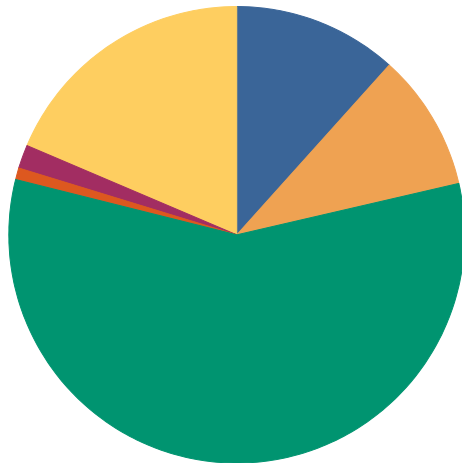

# Substitute Behavior Choices

Come Back Another Time	11.8%
Gone Elsewhere for a Different Activity	9.7%
Gone Elsewhere for the Same Activity	57.5%
Gone to Work	0.7%
Had Some Other Substitute	1.8%
Stayed at Home	18.6%
Total:	100.0%