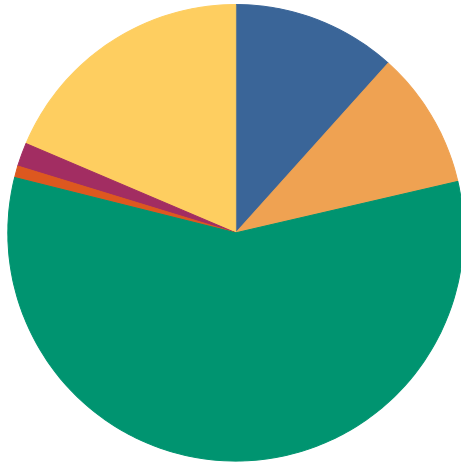

Substitute Behavior Choices

Come Back Another Time	11.8%
Gone Elsewhere for a Different Activity	9.7%
Gone Elsewhere for the Same Activity	57.5%
Gone to Work	0.7%
Had Some Other Substitute	1.8%
Stayed at Home	18.6%
Total:	100.0%