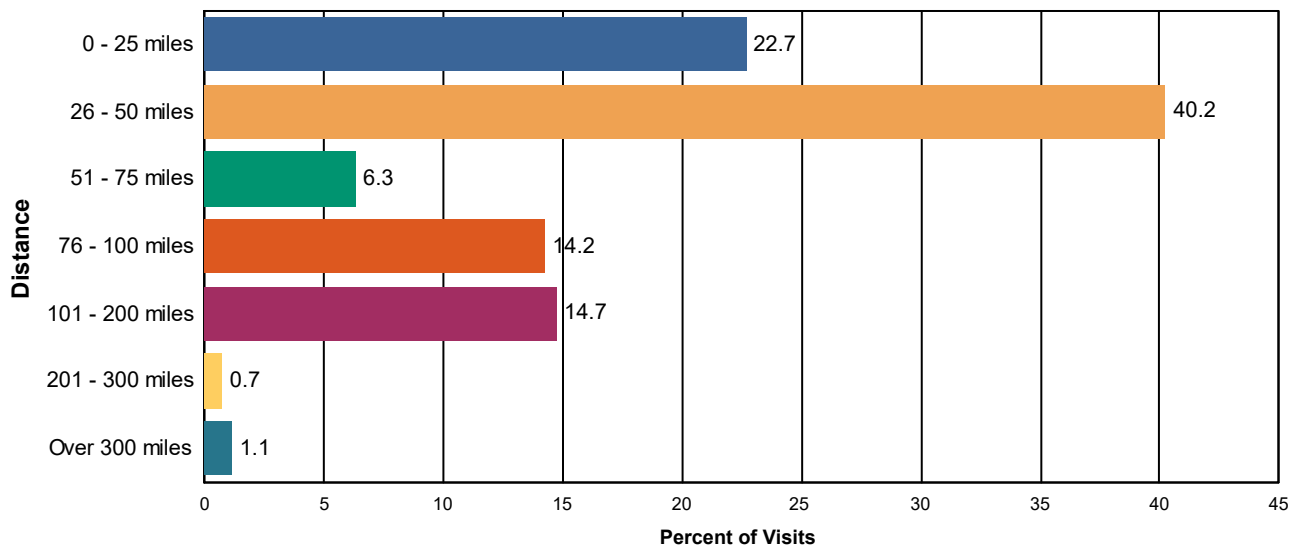

# Substitute Behavior Choices

Come Back Another Time	11.8%
Gone Elsewhere for a Different Activity	9.7%
Gone Elsewhere for the Same Activity	57.5%
Gone to Work	0.7%
Had Some Other Substitute	1.8%
Stayed at Home	18.6%
Total:	100.0%

# Reported Distance Visitors Would Travel to Alternate Location

Selected Forests:
Land Between The Lakes NRA (FY 2017)