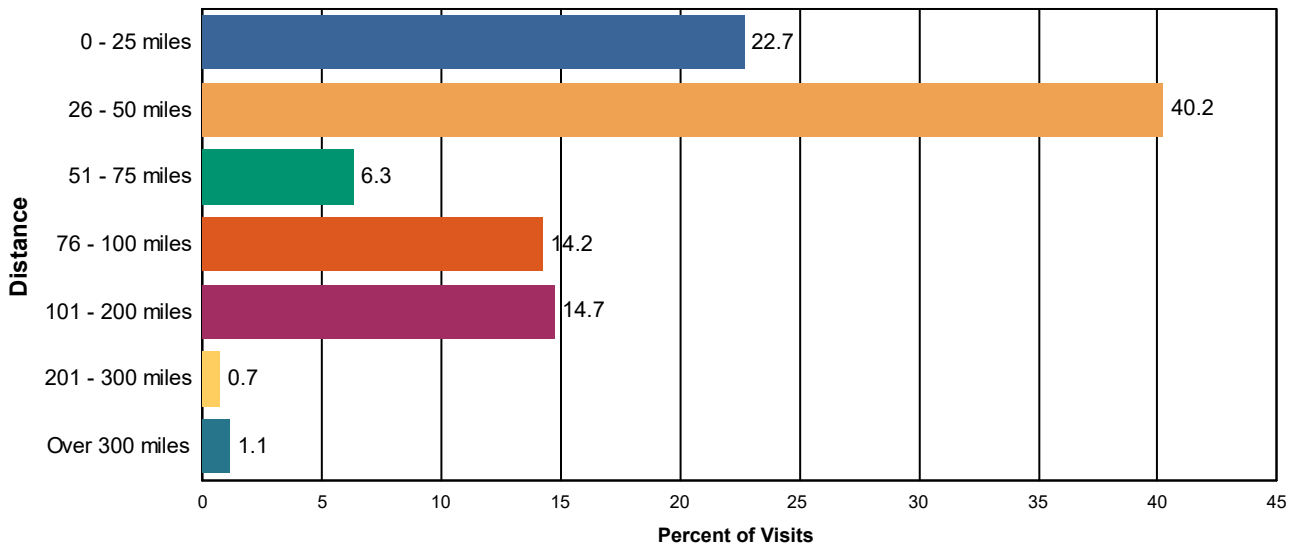

Substitute Behavior Choices

Come Back Another Time	11.8%
Gone Elsewhere for a Different Activity	9.7%
Gone Elsewhere for the Same Activity	57.5%
Gone to Work	0.7%
Had Some Other Substitute	1.8%
Stayed at Home	18.6%
Total:	100.0%

Reported Distance Visitors Would Travel to Alternate Location

Selected Forests:
Land Between The Lakes NRA (FY 2017)