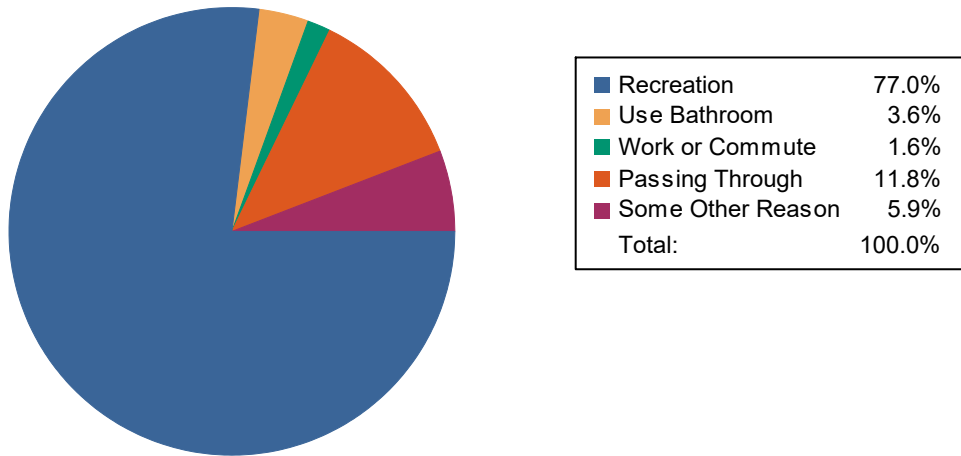

Purpose of Visit by Visitors Who Agreed to be Interviewed

Selected Forests:
Angeles NF (FY 2006)
Cleveland NF (FY 2009)
Los Padres NF (FY 2009)
San Bernardino NF (FY 2009)