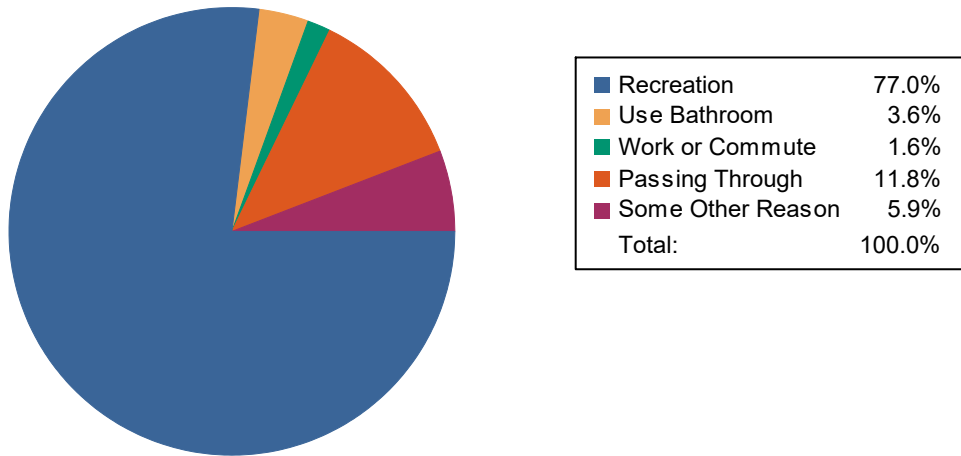

Purpose of Visit by Visitors Who Agreed to be Interviewed

Selected Forests:

Angeles NF (FY 2006)
Cleveland NF (FY 2009)
Los Padres NF (FY 2009)
San Bernardino NF (FY 2009)