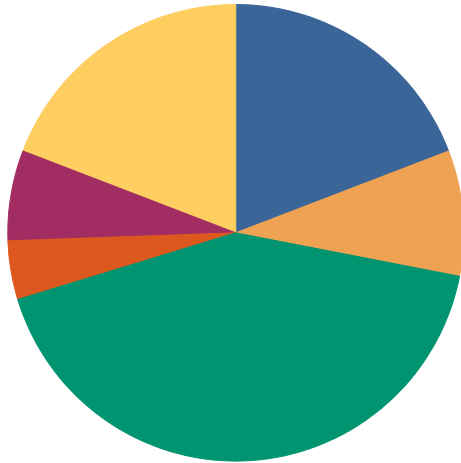

Substitute Behavior Choices

■ Come Back Another Time	19.2%
■ Gone Elsewhere for a Different Activity	8.8%
■ Gone Elsewhere for the Same Activity	42.3%
■ Gone to Work	4.1%
■ Had Some Other Substitute	6.3%
■ Stayed at Home	19.3%
Total:	100.0%