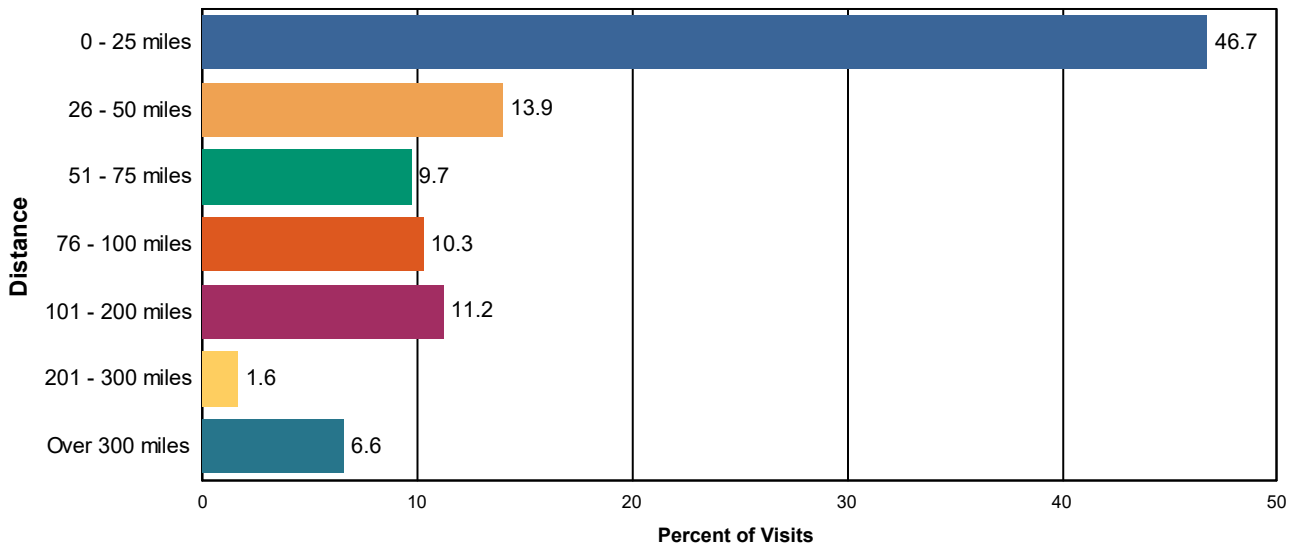

Substitute Behavior Choices

■ Come Back Another Time	19.2%
■ Gone Elsewhere for a Different Activity	8.8%
■ Gone Elsewhere for the Same Activity	42.3%
■ Gone to Work	4.1%
■ Had Some Other Substitute	6.3%
■ Stayed at Home	19.3%
Total:	100.0%

Reported Distance Visitors Would Travel to Alternate Location

Selected Forests:
Angeles NF (FY 2006)
Cleveland NF (FY 2009)
Los Padres NF (FY 2009)
San Bernardino NF (FY 2009)