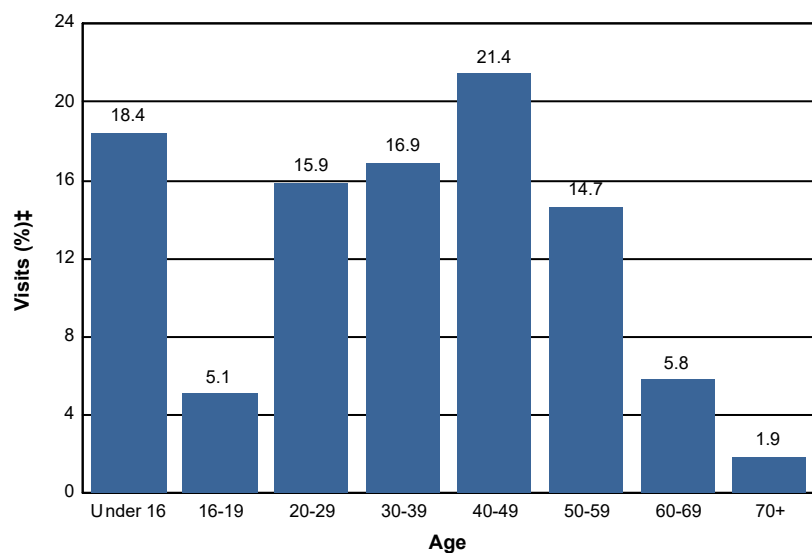

Age

Percent of National Forest Visits* by Age

Age Class	National Forest Visits (%)‡
Under 16	18.4
16-19	5.1
20-29	15.9
30-39	16.9
40-49	21.4
50-59	14.7
60-69	5.8
70+	1.9
Total	100.1

Selected Forests:
Angeles NF (FY 2006)
Cleveland NF (FY 2009)
Los Padres NF (FY 2009)
San Bernardino NF (FY 2009)

* A National Forest Visit is defined as the entry of one person upon a national forest to participate in recreation activities for an unspecified period of time. A National Forest Visit can be composed of multiple Site Visits.

† Non-respondents to age questions were excluded from analysis.

‡ Calculations are computed using weights that expand the sample of individuals to the population of National Forest Visits.