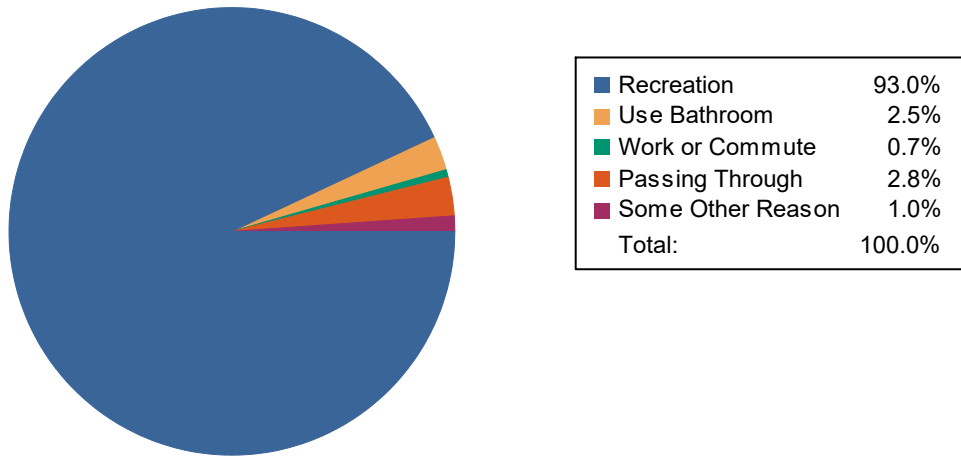

Purpose of Visit by Visitors Who Agreed to be Interviewed

Selected Forests:

Humboldt-Toiyabe NF - Spring Mountains NRA (FY 2016)