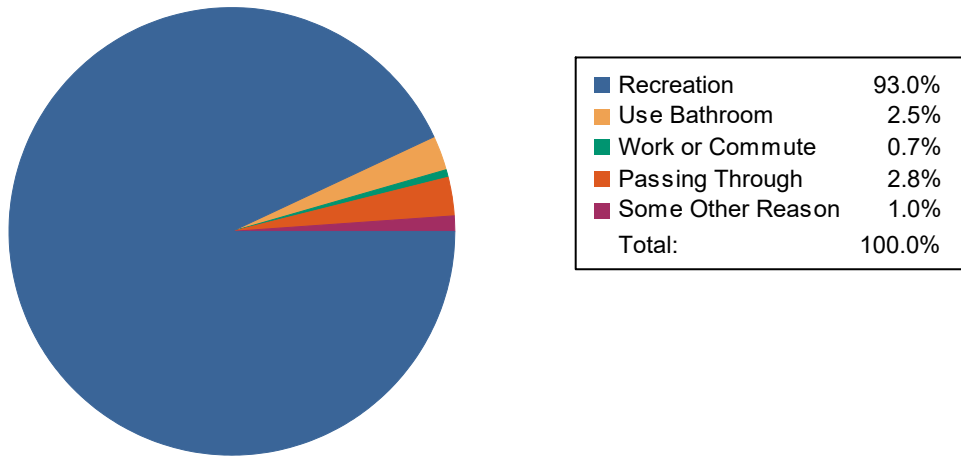

## Purpose of Visit by Visitors Who Agreed to be Interviewed

Selected Forests:

Humboldt-Toiyabe NF - Spring Mountains NRA (FY 2016)