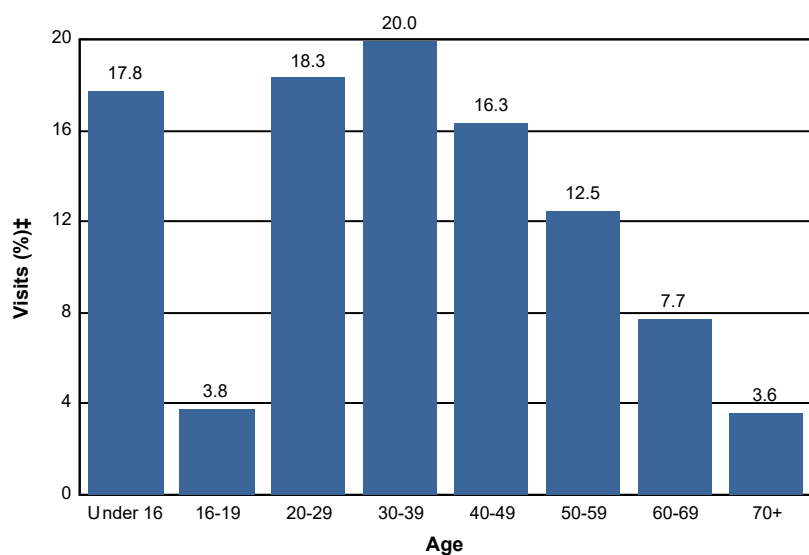

Age

Percent of National Forest Visits* by Age

Age Class	National Forest Visits (%)‡
Under 16	17.8
16-19	3.8
20-29	18.3
30-39	20.0
40-49	16.3
50-59	12.5
60-69	7.7
70+	3.6
Total	100.0

Selected Forests:
Humboldt-Toiyabe NF - Spring Mountains NRA (FY 2016)

* A National Forest Visit is defined as the entry of one person upon a national forest to participate in recreation activities for an unspecified period of time. A National Forest Visit can be composed of multiple Site Visits.

† Non-respondents to age questions were excluded from analysis.

‡ Calculations are computed using weights that expand the sample of individuals to the population of National Forest Visits.