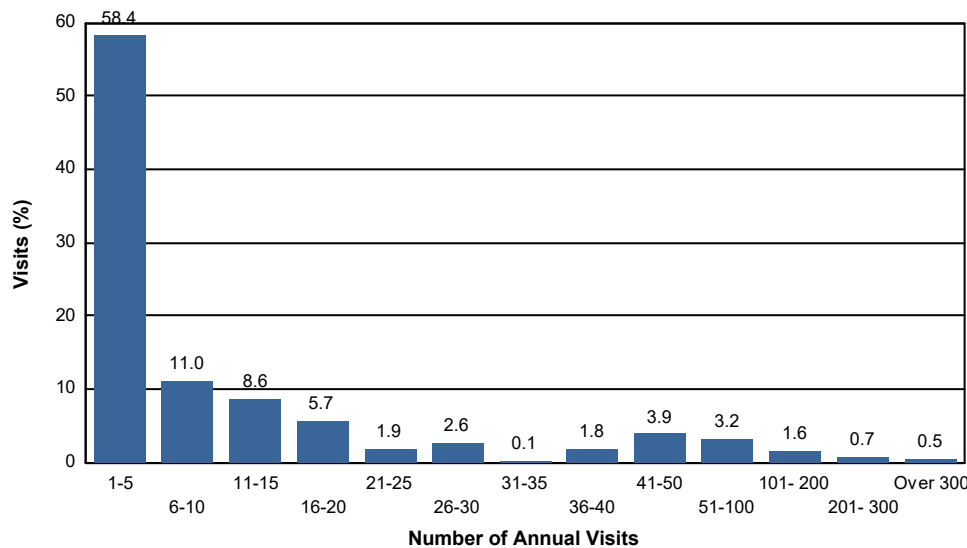

Annual Visit Frequency

Percent of National Forest Visits* by Annual Visit Frequency

Number of Annual Visits	Visits (%)†	Cumulative Visits (%)
1 - 5	58.4	58.4
6 - 10	11.0	69.4
11 - 15	8.6	78.0
16 - 20	5.7	83.8
21 - 25	1.9	85.6
26 - 30	2.6	88.2
31 - 35	0.1	88.3
36 - 40	1.8	90.1
41 - 50	3.9	94.0
51 - 100	3.2	97.2
101 - 200	1.6	98.8
201 - 300	0.7	99.5
Over 300	0.5	100.0

Selected Forests:
Tonto NF (FY 2016)

* A National Forest Visit is defined as the entry of one person upon a national forest to participate in recreation activities for an unspecified period of time. A National Forest Visit can be composed of multiple Site Visits.

† The first row indicates the percent of National Forest Visits made by persons who visit 1 to 5 times per year. The last row indicates the percent of National Forest Visits made by persons who visit more than 300 times per year.