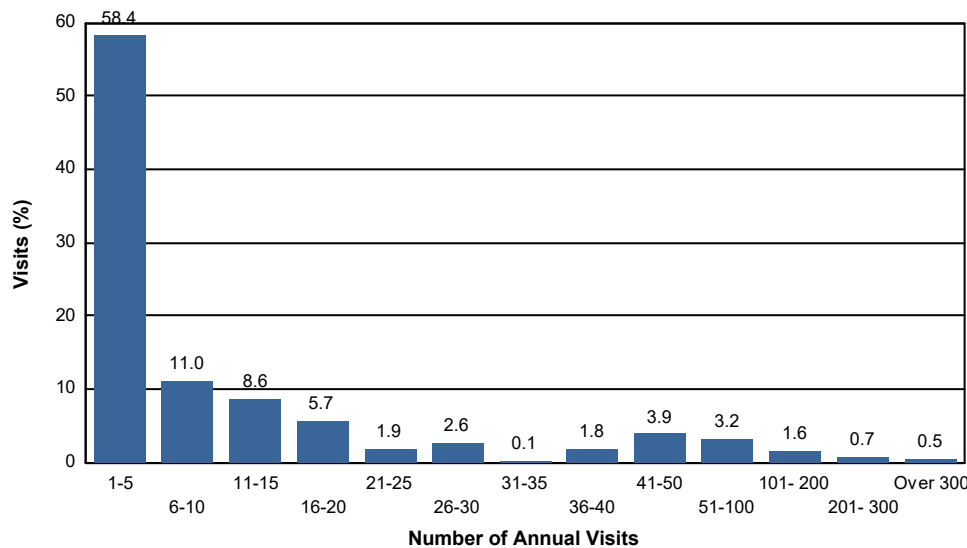

# Annual Visit Frequency

## Percent of National Forest Visits\* by Annual Visit Frequency

Number of Annual Visits	Visits (%)†	Cumulative Visits (%)
1 - 5	58.4	58.4
6 - 10	11.0	69.4
11 - 15	8.6	78.0
16 - 20	5.7	83.8
21 - 25	1.9	85.6
26 - 30	2.6	88.2
31 - 35	0.1	88.3
36 - 40	1.8	90.1
41 - 50	3.9	94.0
51 - 100	3.2	97.2
101 - 200	1.6	98.8
201 - 300	0.7	99.5
Over 300	0.5	100.0

† The first row indicates the percent of National Forest Visits made by persons who visit 1 to 5 times per year. The last row indicates the percent of National Forest Visits made by persons who visit more than 300 times per year.