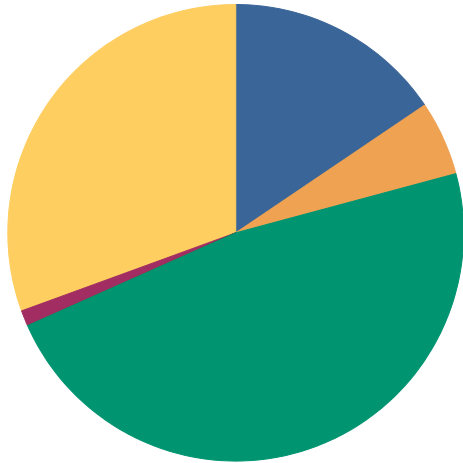

Substitute Behavior Choices

Come Back Another Time	15.6%
Gone Elsewhere for a Different Activity	5.3%
Gone Elsewhere for the Same Activity	47.5%
Gone to Work	0.1%
Had Some Other Substitute	0.9%
Stayed at Home	30.7%
Total:	100.0%