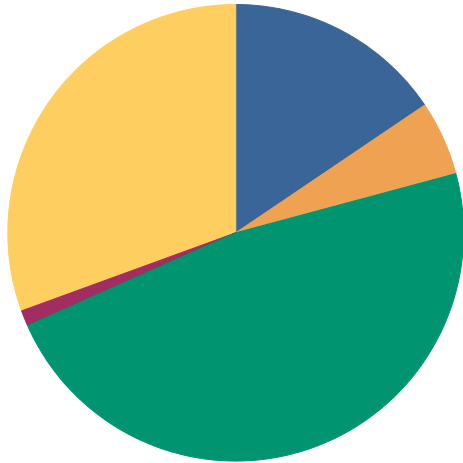

# Substitute Behavior Choices

■ Come Back Another Time	15.6%
■ Gone Elsewhere for a Different Activity	5.3%
■ Gone Elsewhere for the Same Activity	47.5%
■ Gone to Work	0.1%
■ Had Some Other Substitute	0.9%
■ Stayed at Home	30.7%
<b>Total:</b>	<b>100.0%</b>