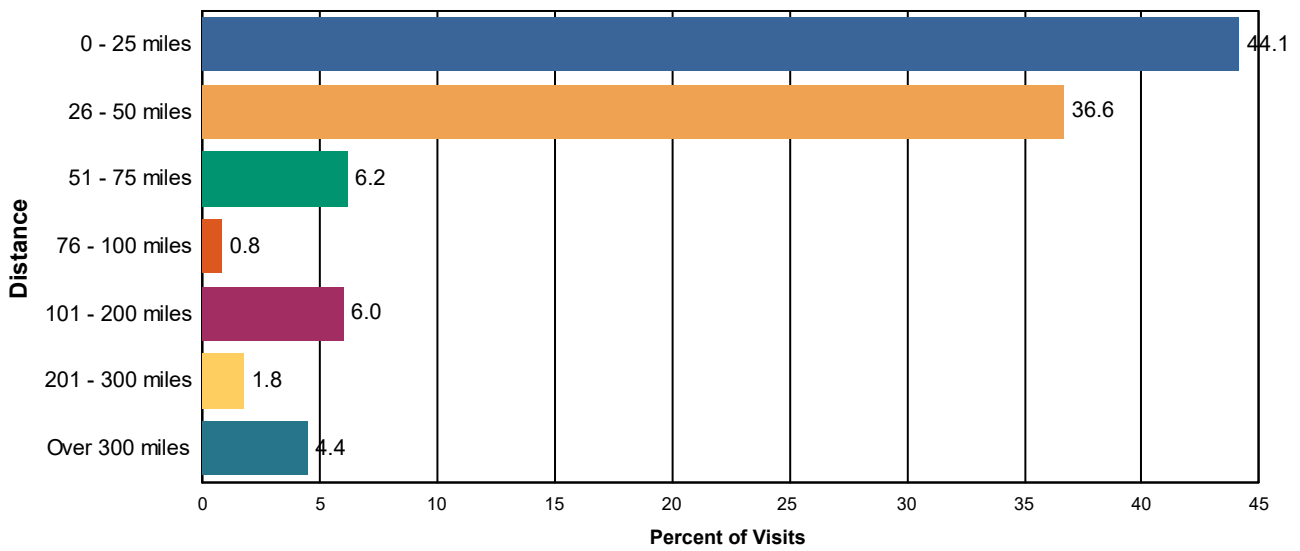

# Substitute Behavior Choices

■ Come Back Another Time	15.6%
■ Gone Elsewhere for a Different Activity	5.3%
■ Gone Elsewhere for the Same Activity	47.5%
■ Gone to Work	0.1%
■ Had Some Other Substitute	0.9%
■ Stayed at Home	30.7%
<b>Total:</b>	<b>100.0%</b>

# Reported Distance Visitors Would Travel to Alternate Location

<b>Selected Forests:</b>
Tonto NF (FY 2016)