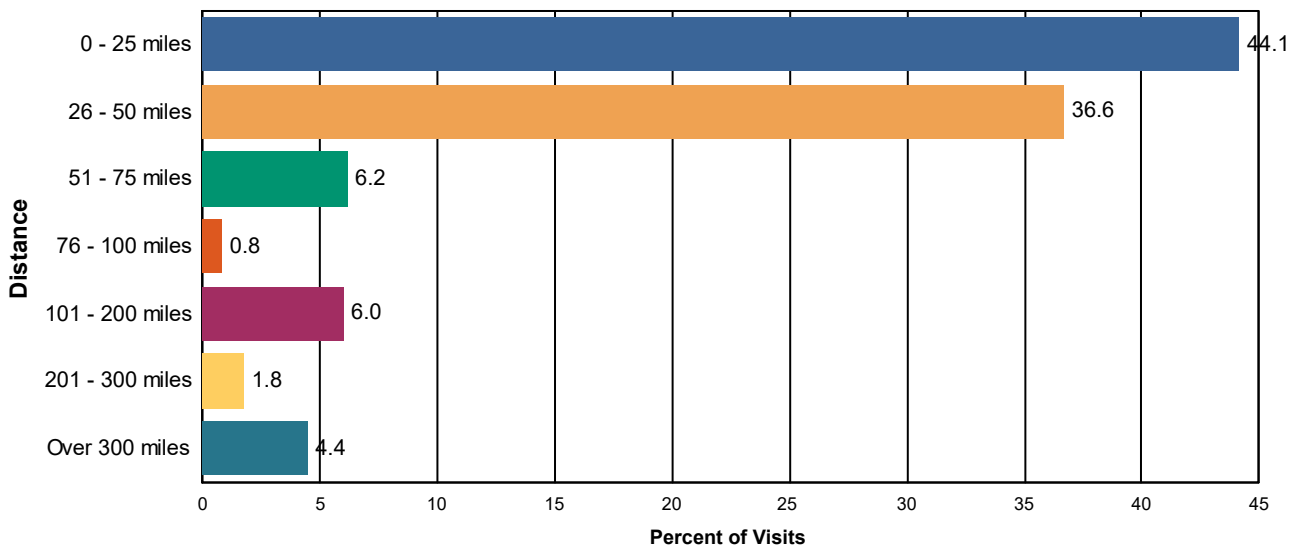

Substitute Behavior Choices

Come Back Another Time	15.6%
Gone Elsewhere for a Different Activity	5.3%
Gone Elsewhere for the Same Activity	47.5%
Gone to Work	0.1%
Had Some Other Substitute	0.9%
Stayed at Home	30.7%
Total:	100.0%

Reported Distance Visitors Would Travel to Alternate Location

Selected Forests:
Tonto NF (FY 2016)