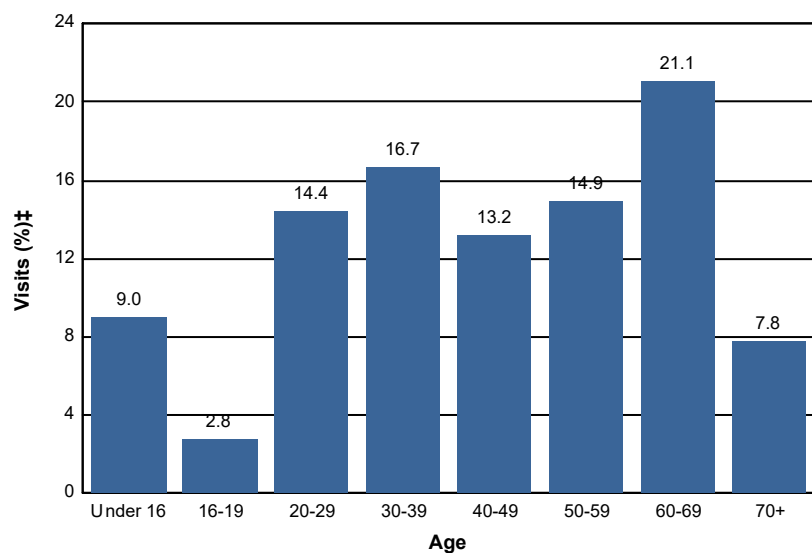

Age - Wilderness

Percent of Wilderness Site Visits* by Age

Age Class	Wilderness Site Visits (%)‡
Under 16	9.0
16-19	2.8
20-29	14.4
30-39	16.7
40-49	13.2
50-59	14.9
60-69	21.1
70+	7.8
Total	99.9

Selected Forests:
Tonto NF (FY 2016)

* A Site Visit is the entry of one person onto a National Forest site or area to participate in recreation activities for an unspecified period of time.

† Non-respondents to age questions were excluded from analysis.

‡ Calculations are computed using weights that expand the sample of individuals to the population of Wilderness Site Visits.