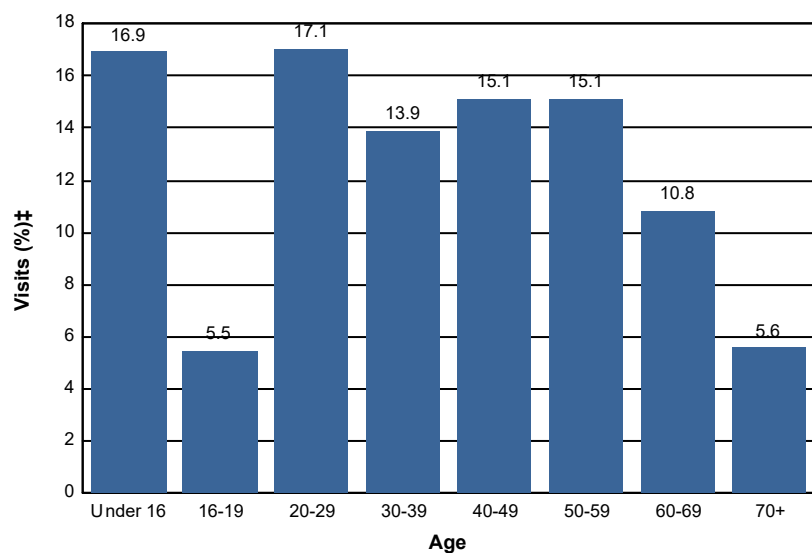

# Age

## Percent of National Forest Visits\* by Age

Age Class	National Forest Visits (%)‡
Under 16	16.9
16-19	5.5
20-29	17.1
30-39	13.9
40-49	15.1
50-59	15.1
60-69	10.8
70+	5.6
<b>Total</b>	<b>100.0</b>

Selected Forests:
Tonto NF (FY 2016)

\* A National Forest Visit is defined as the entry of one person upon a national forest to participate in recreation activities for an unspecified period of time. A National Forest Visit can be composed of multiple Site Visits.