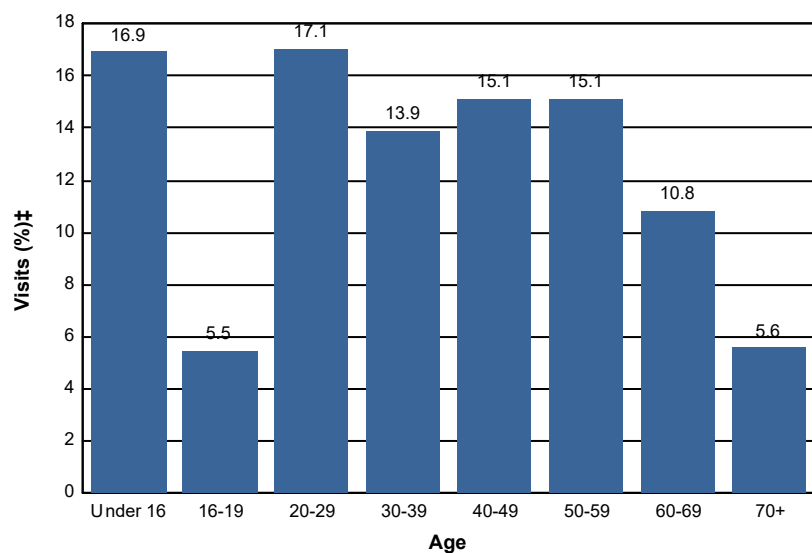

Age

Percent of National Forest Visits* by Age

Age Class	National Forest Visits (%)‡
Under 16	16.9
16-19	5.5
20-29	17.1
30-39	13.9
40-49	15.1
50-59	15.1
60-69	10.8
70+	5.6
Total	100.0

Selected Forests:
Tonto NF (FY 2016)

* A National Forest Visit is defined as the entry of one person upon a national forest to participate in recreation activities for an unspecified period of time. A National Forest Visit can be composed of multiple Site Visits.

† Non-respondents to age questions were excluded from analysis.

‡ Calculations are computed using weights that expand the sample of individuals to the population of National Forest Visits.