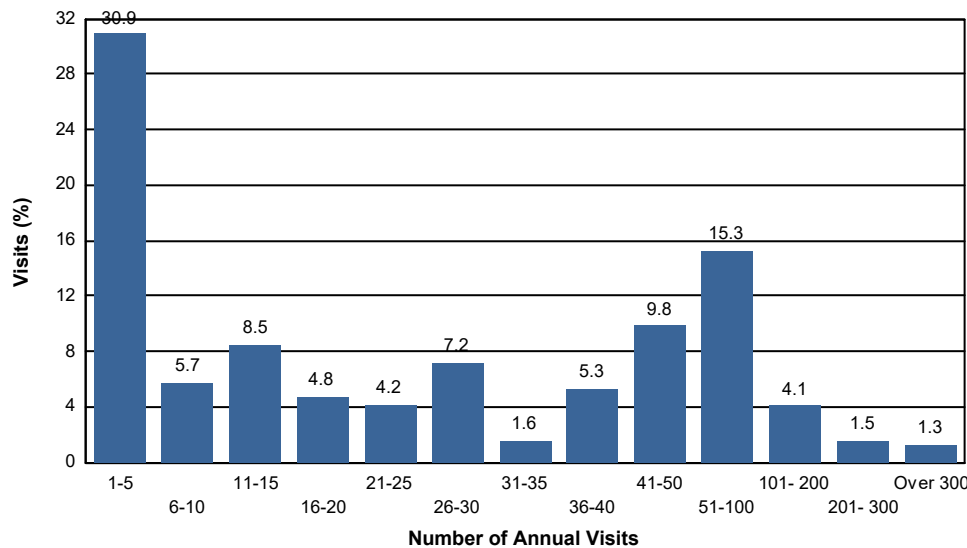

Annual Visit Frequency

Percent of National Forest Visits* by Annual Visit Frequency

Number of Annual Visits	Visits (%)†	Cumulative Visits (%)
1 - 5	30.9	30.9
6 - 10	5.7	36.6
11 - 15	8.5	45.1
16 - 20	4.8	49.8
21 - 25	4.2	54.0
26 - 30	7.2	61.2
31 - 35	1.6	62.8
36 - 40	5.3	68.1
41 - 50	9.8	77.9
51 - 100	15.3	93.1
101 - 200	4.1	97.2
201 - 300	1.5	98.7
Over 300	1.3	100.0

Selected Forests:
Flathead NF (FY 2015)

* A National Forest Visit is defined as the entry of one person upon a national forest to participate in recreation activities for an unspecified period of time. A National Forest Visit can be composed of multiple Site Visits.

† The first row indicates the percent of National Forest Visits made by persons who visit 1 to 5 times per year. The last row indicates the percent of National Forest Visits made by persons who visit more than 300 times per year.