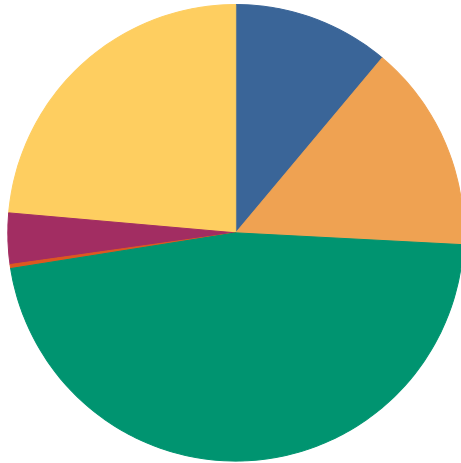

Substitute Behavior Choices

Come Back Another Time	11.2%
Gone Elsewhere for a Different Activity	14.8%
Gone Elsewhere for the Same Activity	46.6%
Gone to Work	0.3%
Had Some Other Substitute	3.6%
Stayed at Home	23.6%
Total:	100.0%