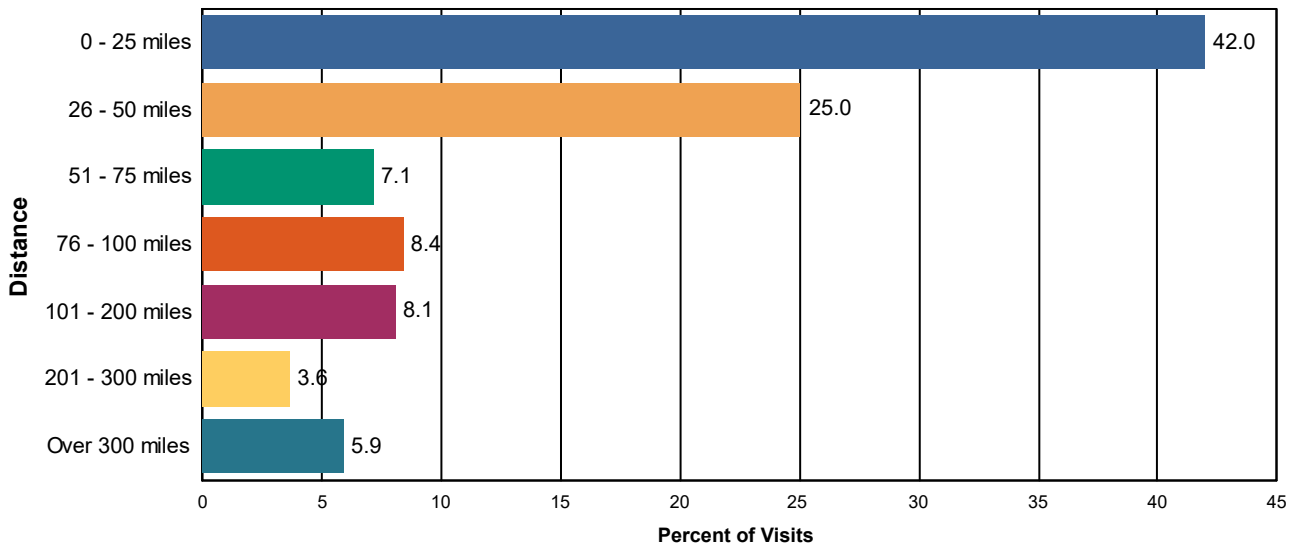

Reported Distance Visitors Would Travel to Alternate Location

Selected Forests:
Flathead NF (FY 2015)