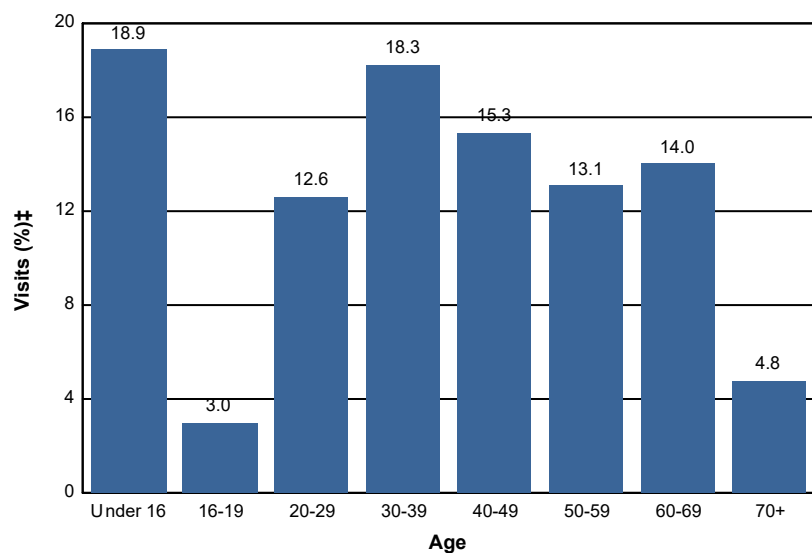

Age

Percent of National Forest Visits* by Age

Age Class	National Forest Visits (%)‡
Under 16	18.9
16-19	3.0
20-29	12.6
30-39	18.3
40-49	15.3
50-59	13.1
60-69	14.0
70+	4.8
Total	100.0

Selected Forests:
Flathead NF (FY 2015)

* A National Forest Visit is defined as the entry of one person upon a national forest to participate in recreation activities for an unspecified period of time. A National Forest Visit can be composed of multiple Site Visits.

† Non-respondents to age questions were excluded from analysis.

‡ Calculations are computed using weights that expand the sample of individuals to the population of National Forest Visits.