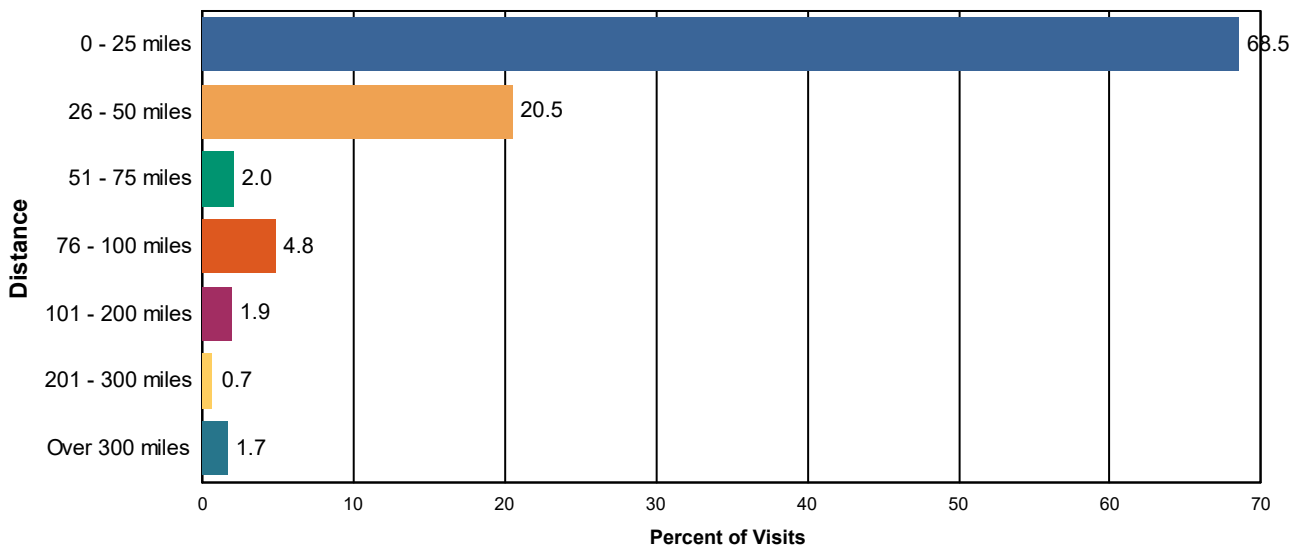

Substitute Behavior Choices

Come Back Another Time	7.0%
Gone Elsewhere for a Different Activity	6.8%
Gone Elsewhere for the Same Activity	72.5%
Gone to Work	0.8%
Had Some Other Substitute	2.4%
Stayed at Home	10.5%
Total:	100.0%

Reported Distance Visitors Would Travel to Alternate Location

Selected Forests:
Bitterroot NF (FY 2017)