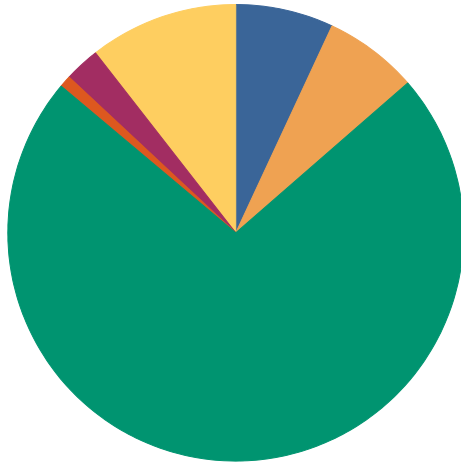

Substitute Behavior Choices

Come Back Another Time	7.0%
Gone Elsewhere for a Different Activity	6.8%
Gone Elsewhere for the Same Activity	72.5%
Gone to Work	0.8%
Had Some Other Substitute	2.4%
Stayed at Home	10.5%
Total:	100.0%