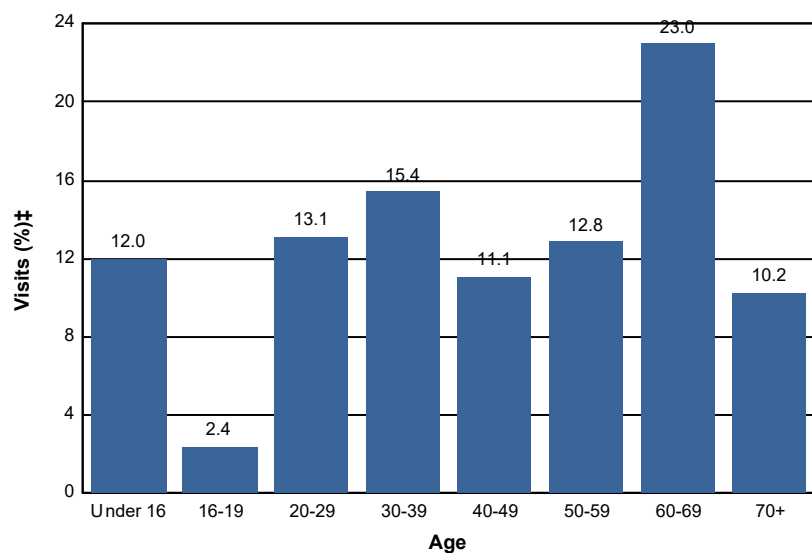

Age

Percent of National Forest Visits* by Age

Age Class	National Forest Visits (%) [‡]
Under 16	12.0
16-19	2.4
20-29	13.1
30-39	15.4
40-49	11.1
50-59	12.8
60-69	23.0
70+	10.2
Total	100.0

Selected Forests:
Bitterroot NF (FY 2017)

* A National Forest Visit is defined as the entry of one person upon a national forest to participate in recreation activities for an unspecified period of time. A National Forest Visit can be composed of multiple Site Visits.

† Non-respondents to age questions were excluded from analysis.

‡ Calculations are computed using weights that expand the sample of individuals to the population of National Forest Visits.