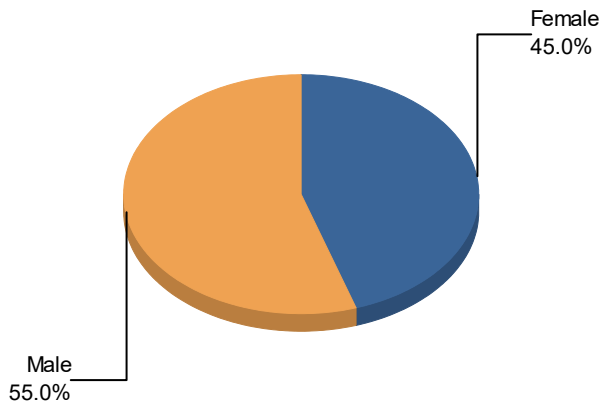

# Gender - Wilderness

## Percent of Wilderness Site Visits\* by Gender

Gender	Survey Respondents†	Wilderness Site Visits (%)‡
Female	143	45.0
Male	152	55.0
<b>Total</b>	<b>295</b>	<b>100.0</b>

Selected Forests:
Bitterroot NF (FY 2017)